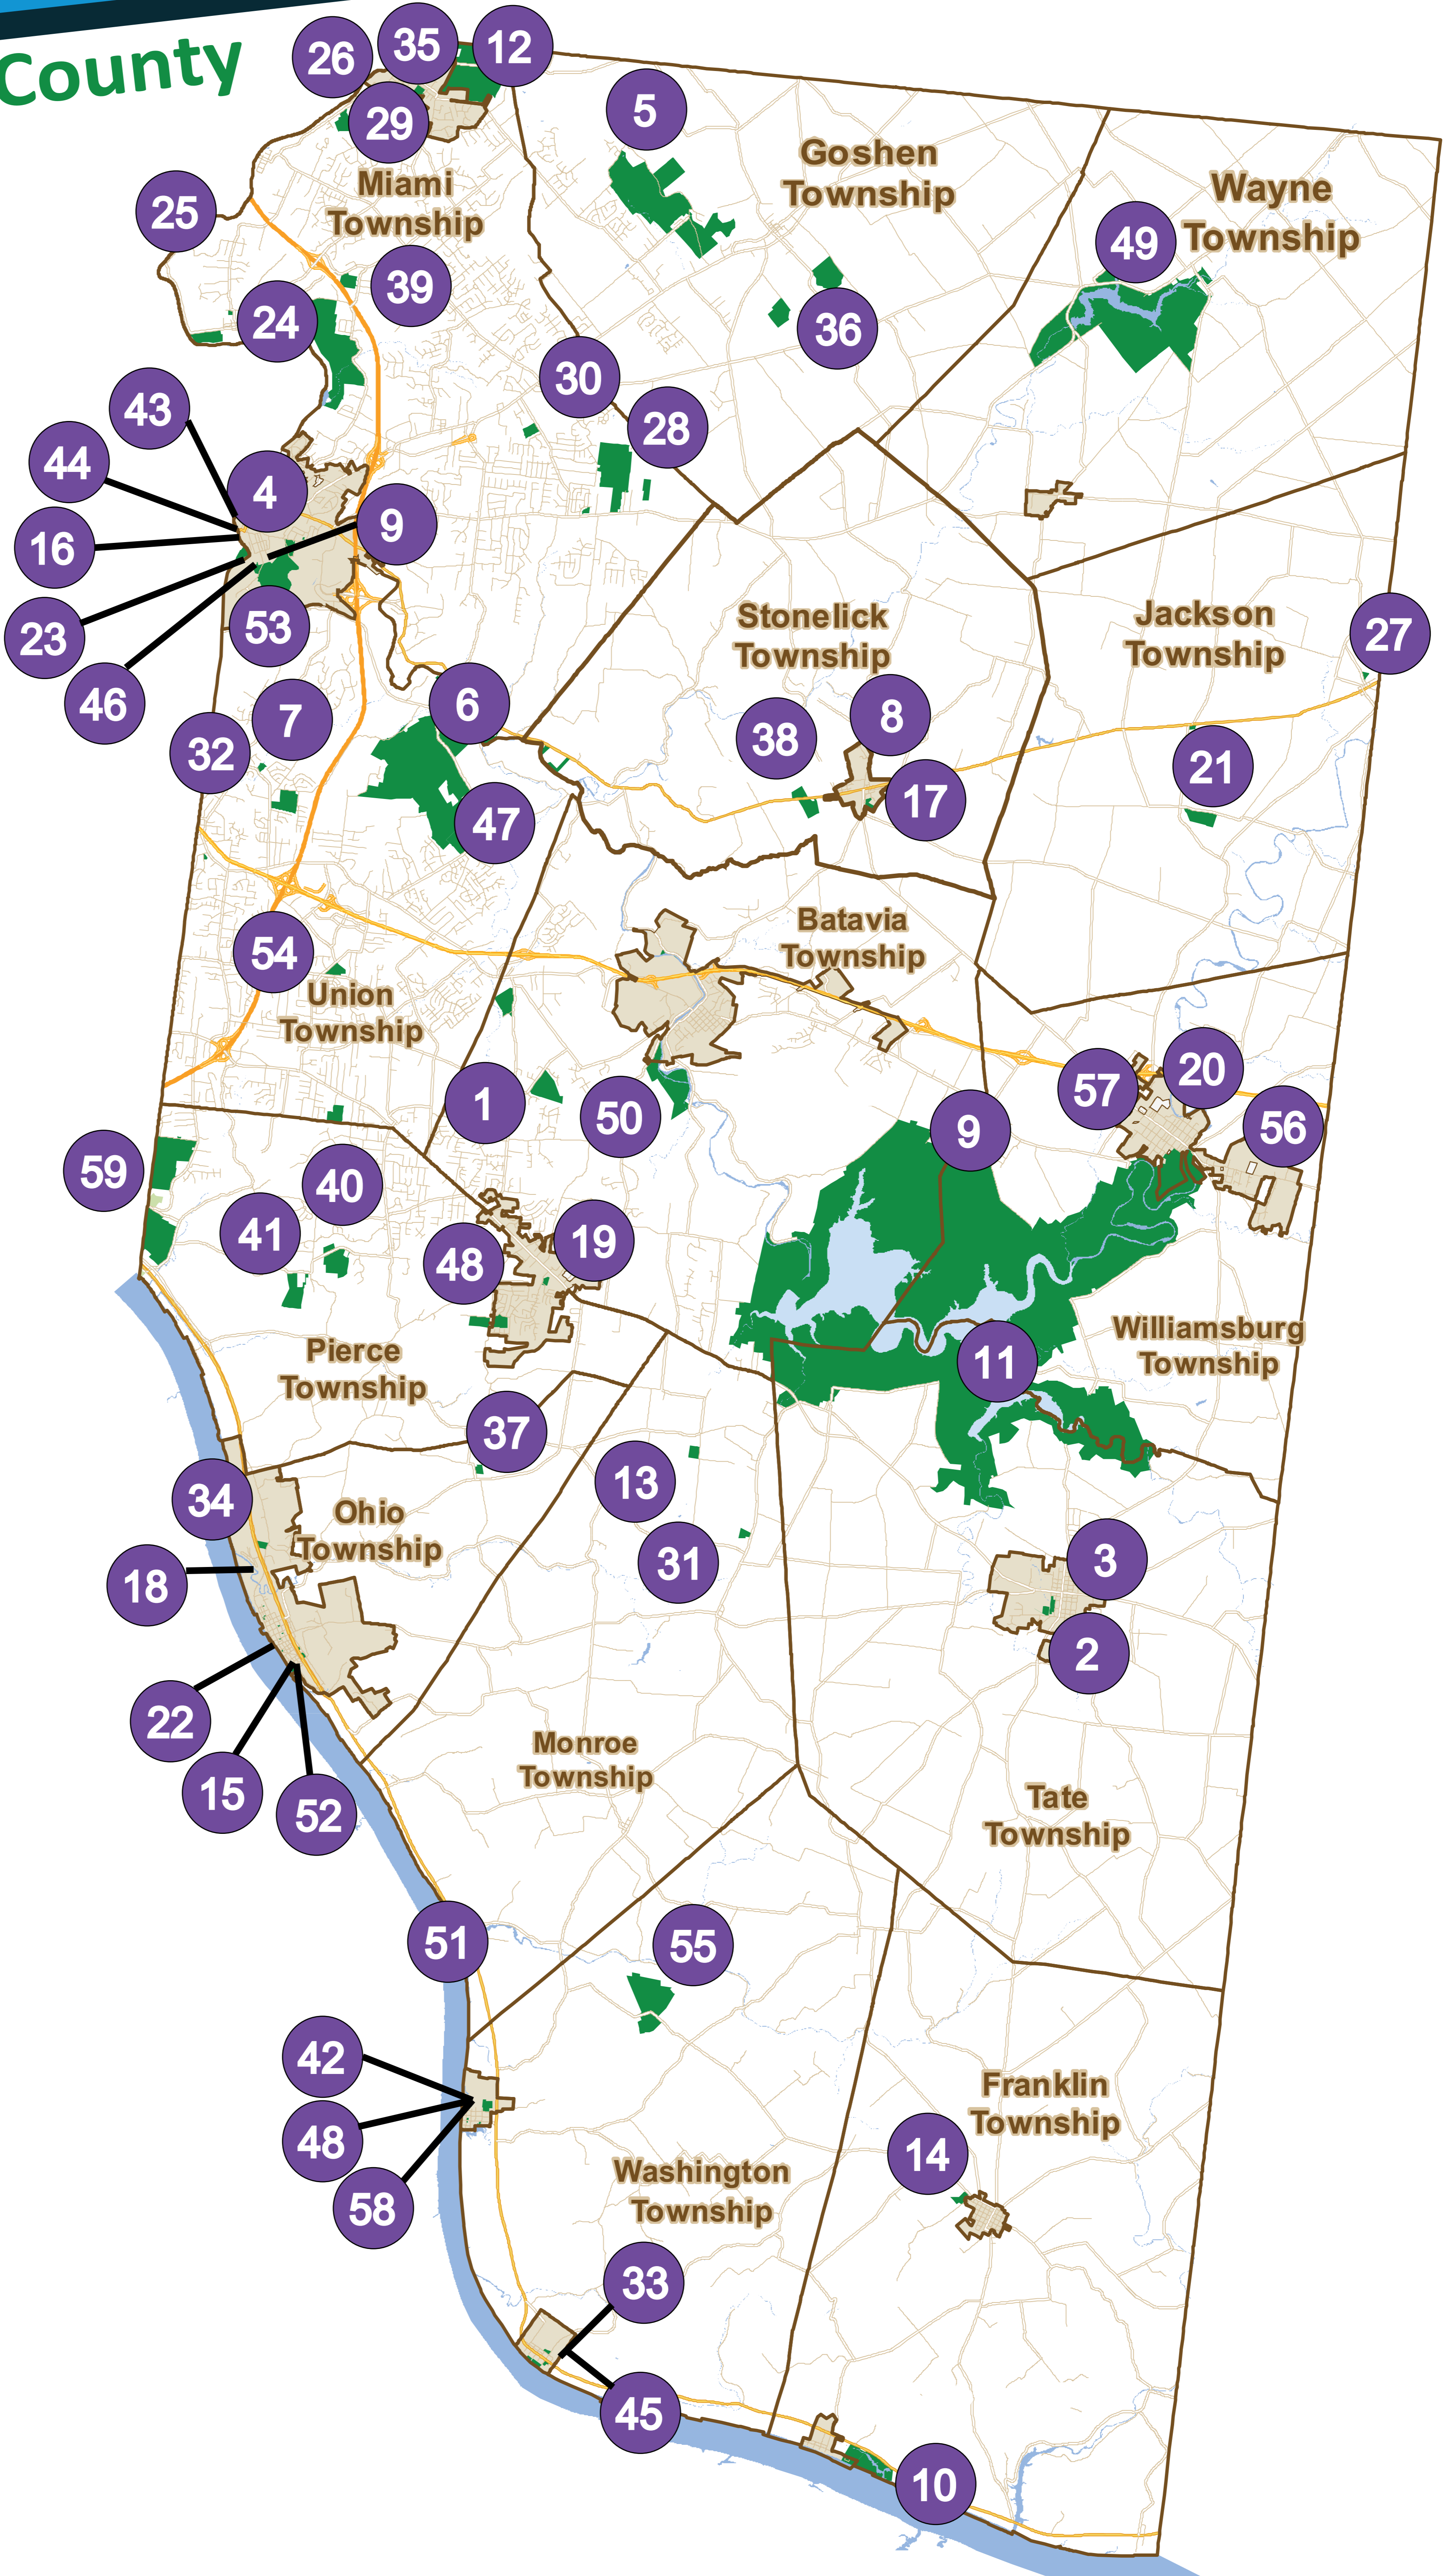

Natural Systems

Parks in Clermont County

1. Batavia Township Community Park
2. Bethel-Tate Walking/Bike Path
3. Burke Park
4. Carriage Way Park
5. Long Branch Farm and Trails
6. Cincinnati Nature Center - Rowe Woods
7. Clepper Park
8. Clermont County Fair Grounds
9. Clertoma Park
10. Crooked Run Nature Preserve & Chilo Lock #34
11. East Fork State Park
12. East Loveland Nature Preserve
13. Fair Oak Park
14. Farmer Barger Memorial Walking Trail
15. Forest Park
16. Garfield Park
17. Gauche Park
18. George McMurchy Park
19. Groh Park
20. Harmony Hill
21. Hartman Log Cabin
22. Jessie Moonlight Hausserman Park
23. Jim Terrell Park
24. Kelley Nature Preserve
25. Lake Isabella
26. Little Miami State Park/Bike Trail
27. Marathon Community Park
28. Miami Meadows Park
29. Miami Riverview Park
30. Miami Township Community Park
31. Monroe Township Park
32. Mt. Carmel Park
33. Neville Community Park
34. New Richmond Skate Park
35. Nisbet Park
36. O'Bannon Creek Nature Trail
37. Ohio Township Park
38. Pattison Park
39. Paxton Ramsey Park
40. Pierce Township Park
41. Pierce Township Park and Nature Trail
42. Riverfront Park
43. Riverside I Park
44. Riverside II Park
45. River View Park
46. SEM Villa Park
47. Shor Park
48. Spencer Shank Memorial Park
49. Stonelick State Park
50. Sycamore Park/Wilson Nature Preserve
51. U. S. Grant Memorial Park
52. Union Square Park
53. Valley View
54. Veterans Memorial Park
55. Washington Township Park
56. Williamsburg Community Park
57. Williamsburg-Batavia Hike/Bike Trail
58. Willow Park
59. Woodland Mound Park