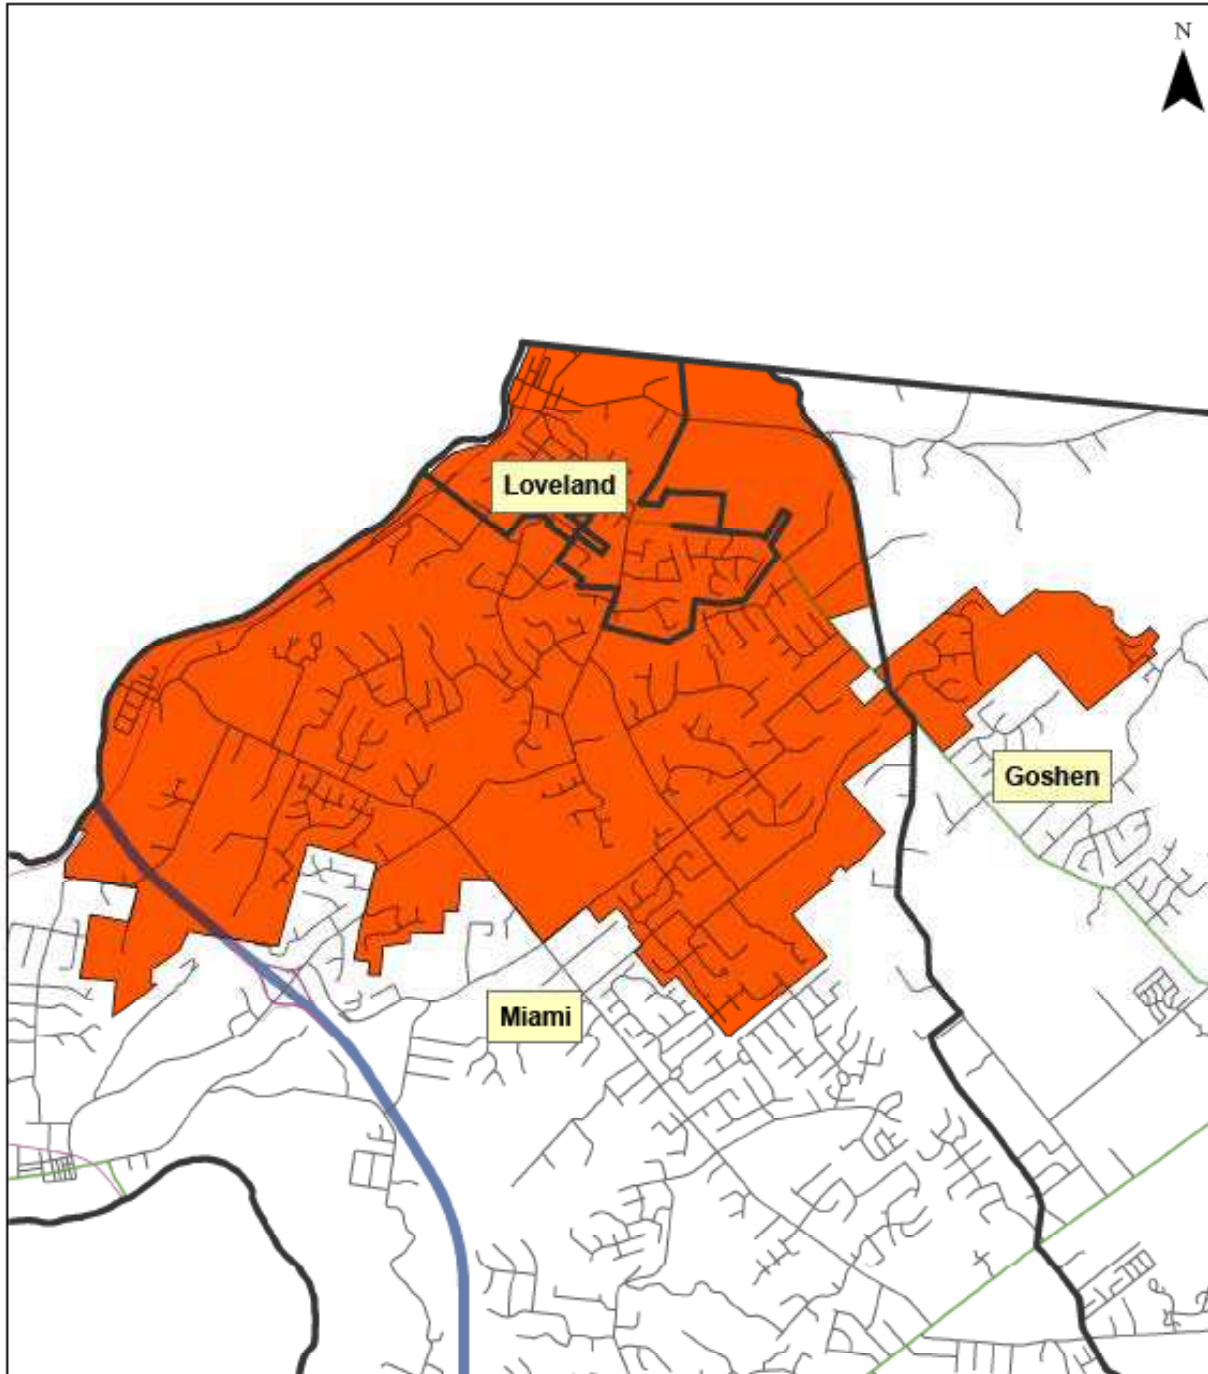

1 inch = 7,571 feet

Loveland Community School District

Data Provided By: Cassworth County GIS

Legend

Schools

Loveland Community School District

1 inch = 3,921 feet

Milford Exempted Village School District