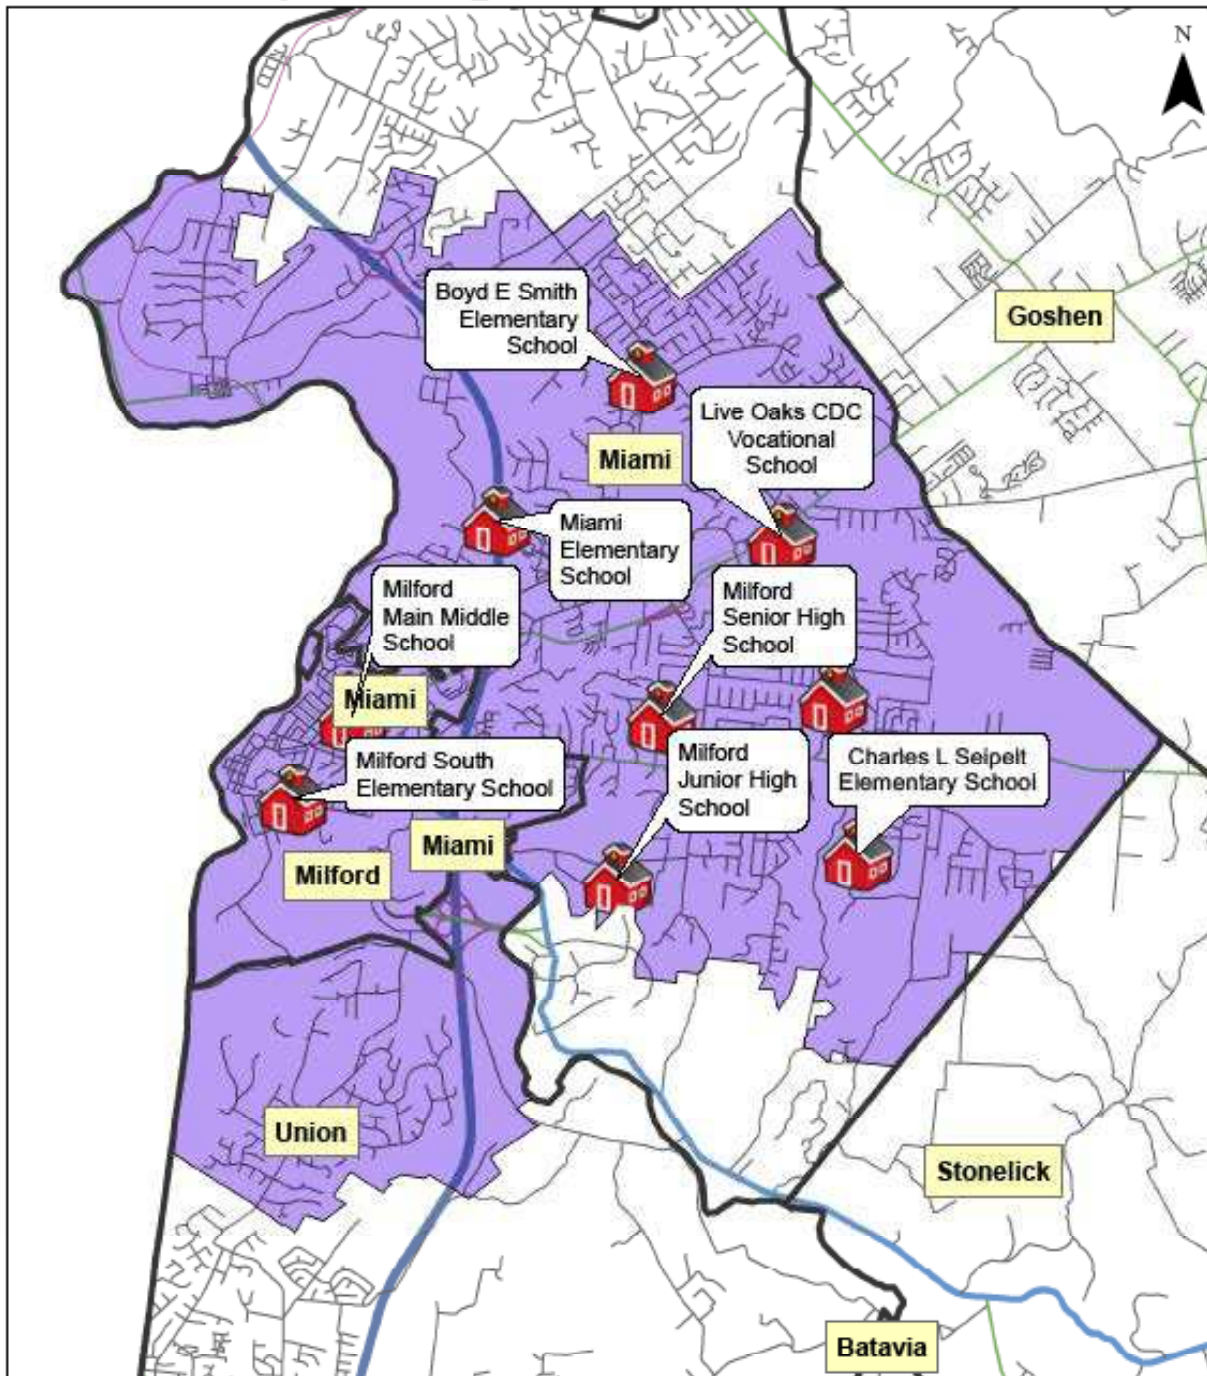

Milford Exempted Village School District

Data Provided By: Clermont County GIS

Legend

Schools

Milford Exempted Village School District

1 inch = 5,692 feet