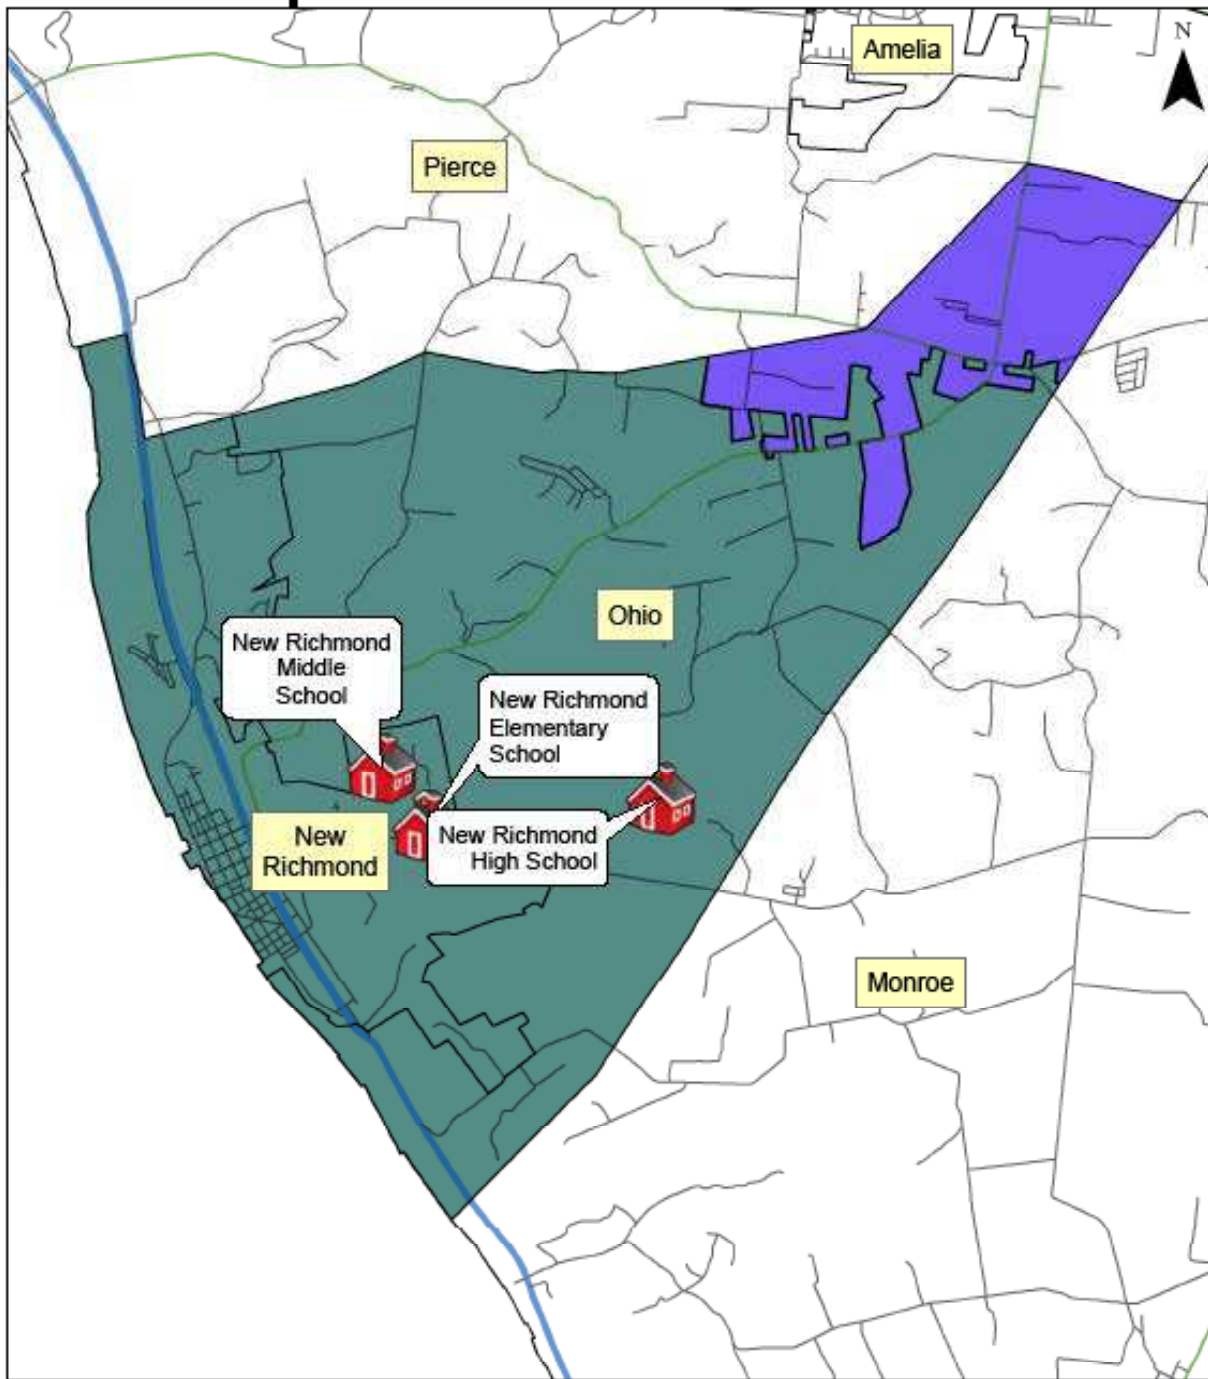

Schools

New Richmond EVSD

W Clermont LSD

1 inch = 6,374 feet

Ohio Township School Districts

Date Provided By: Clermont County GIS

Legend

Schools