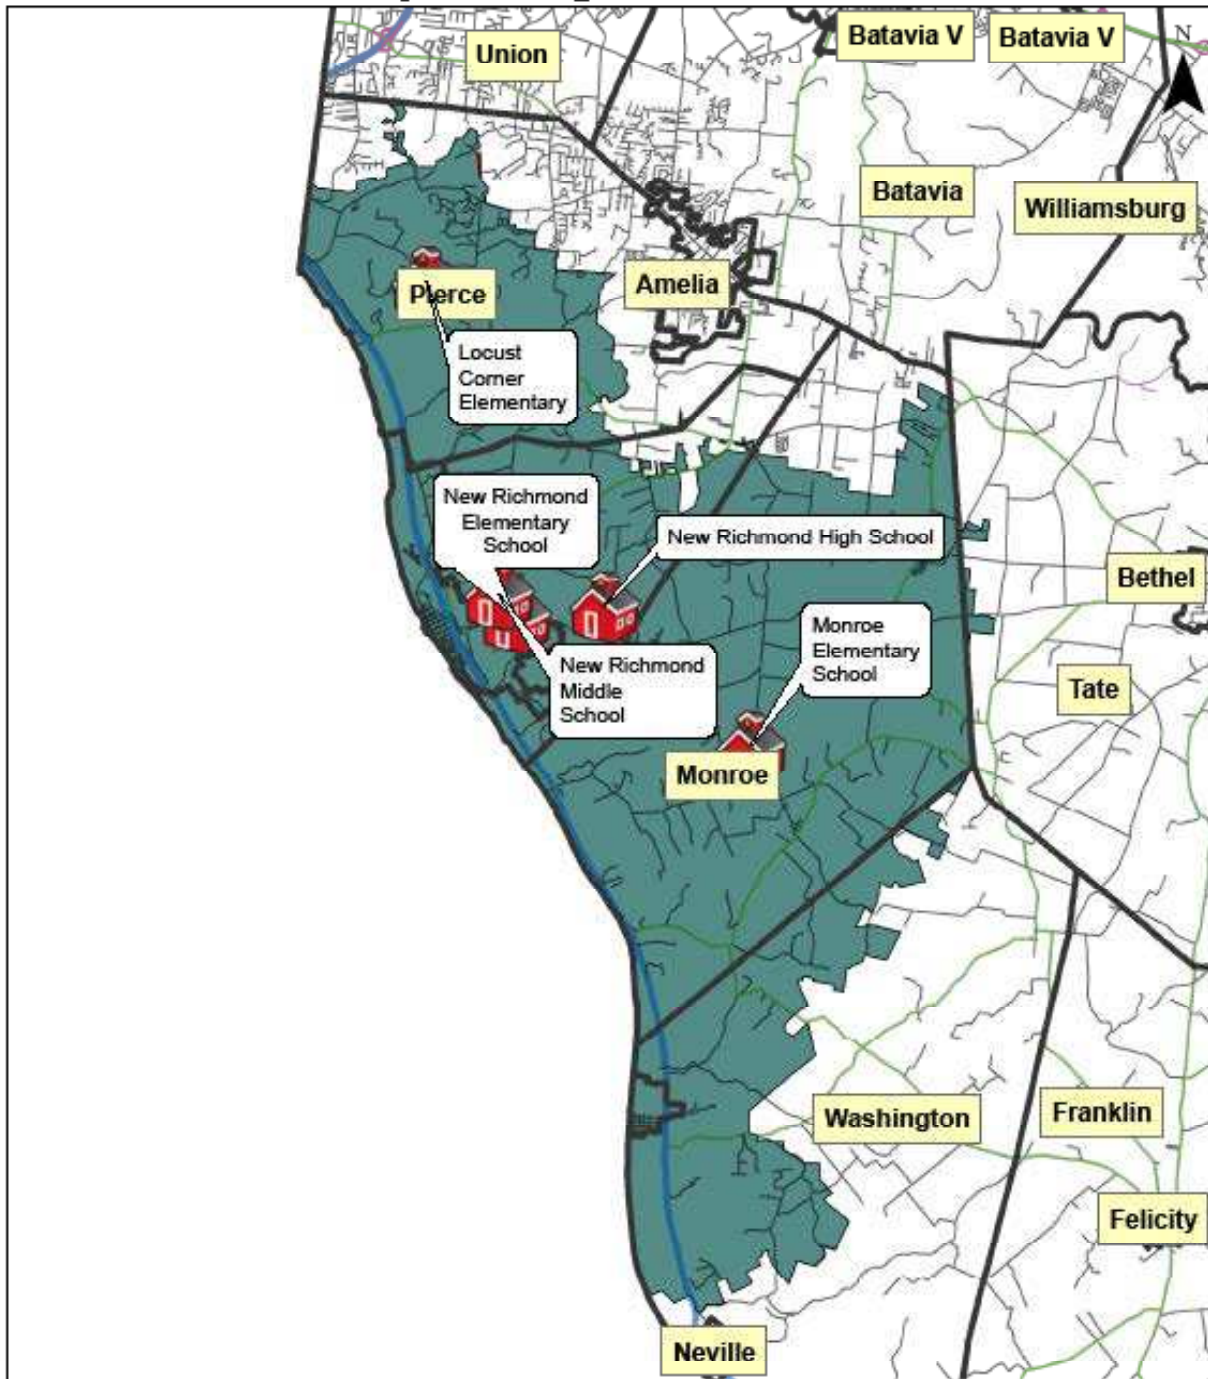

Data Provided By: Clermont County GIS

Legend

Schools

Milford Exempted Village School District

1 inch = 5,692 feet

New Richmond Exempted Village School District

Data Provided By: Clermont County GIS

Legend