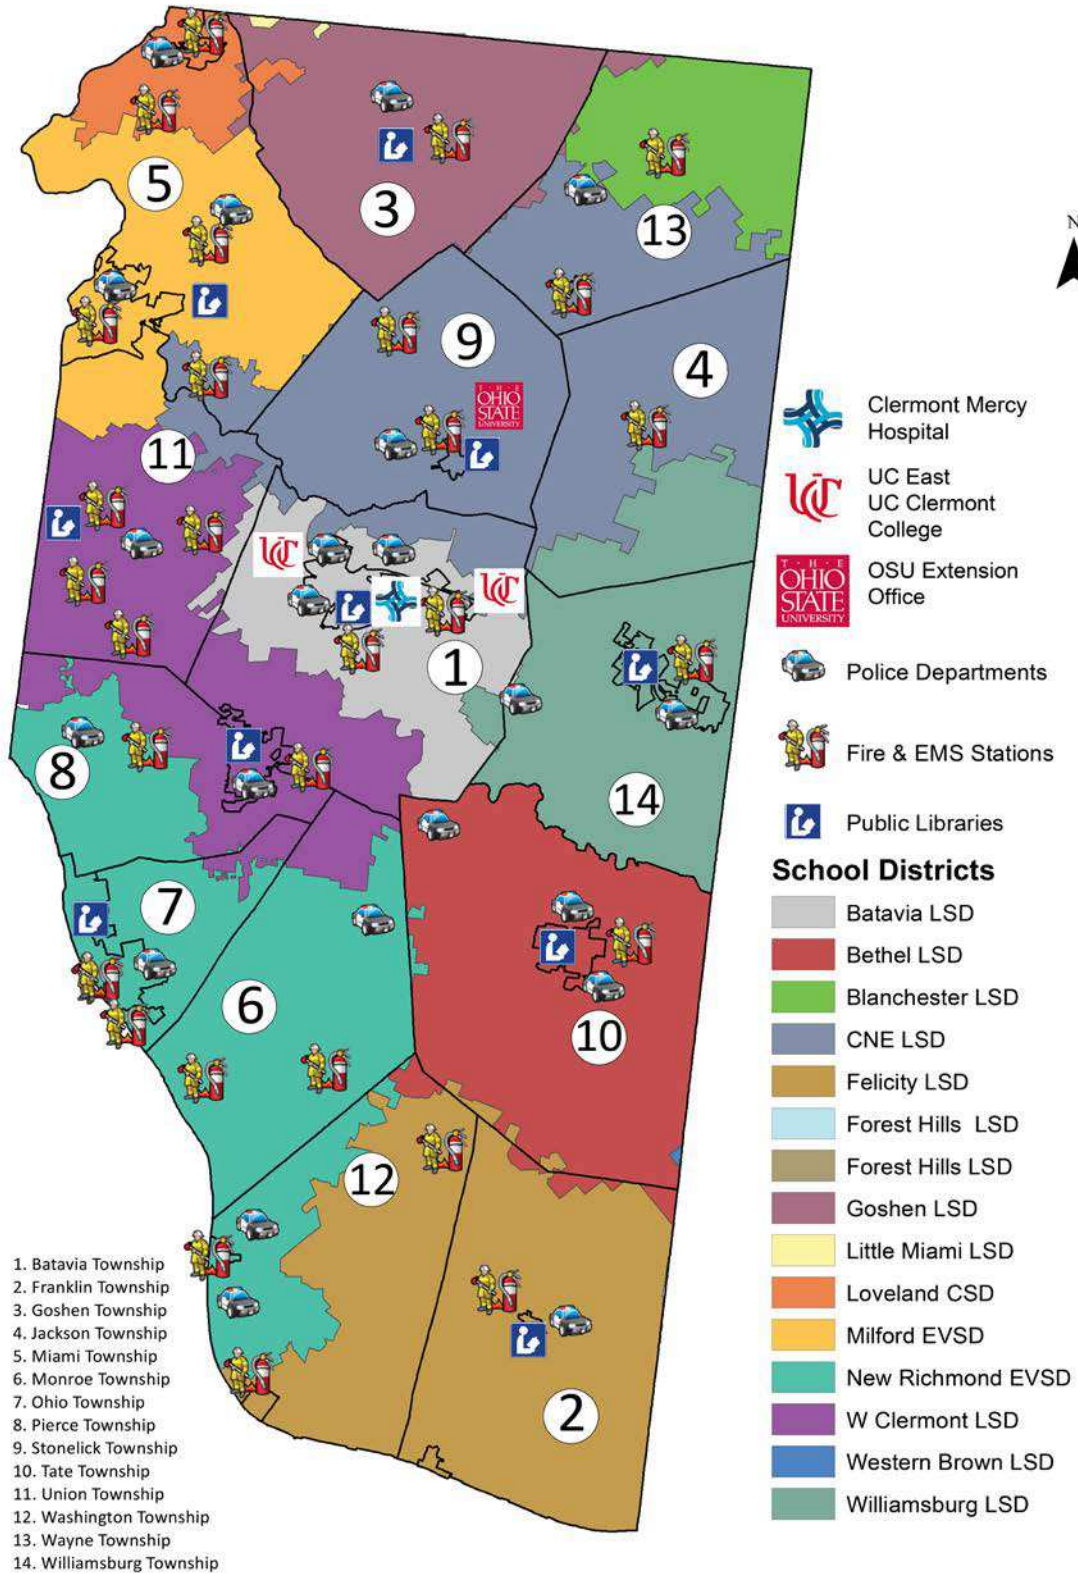

Clermont County Public Facilities