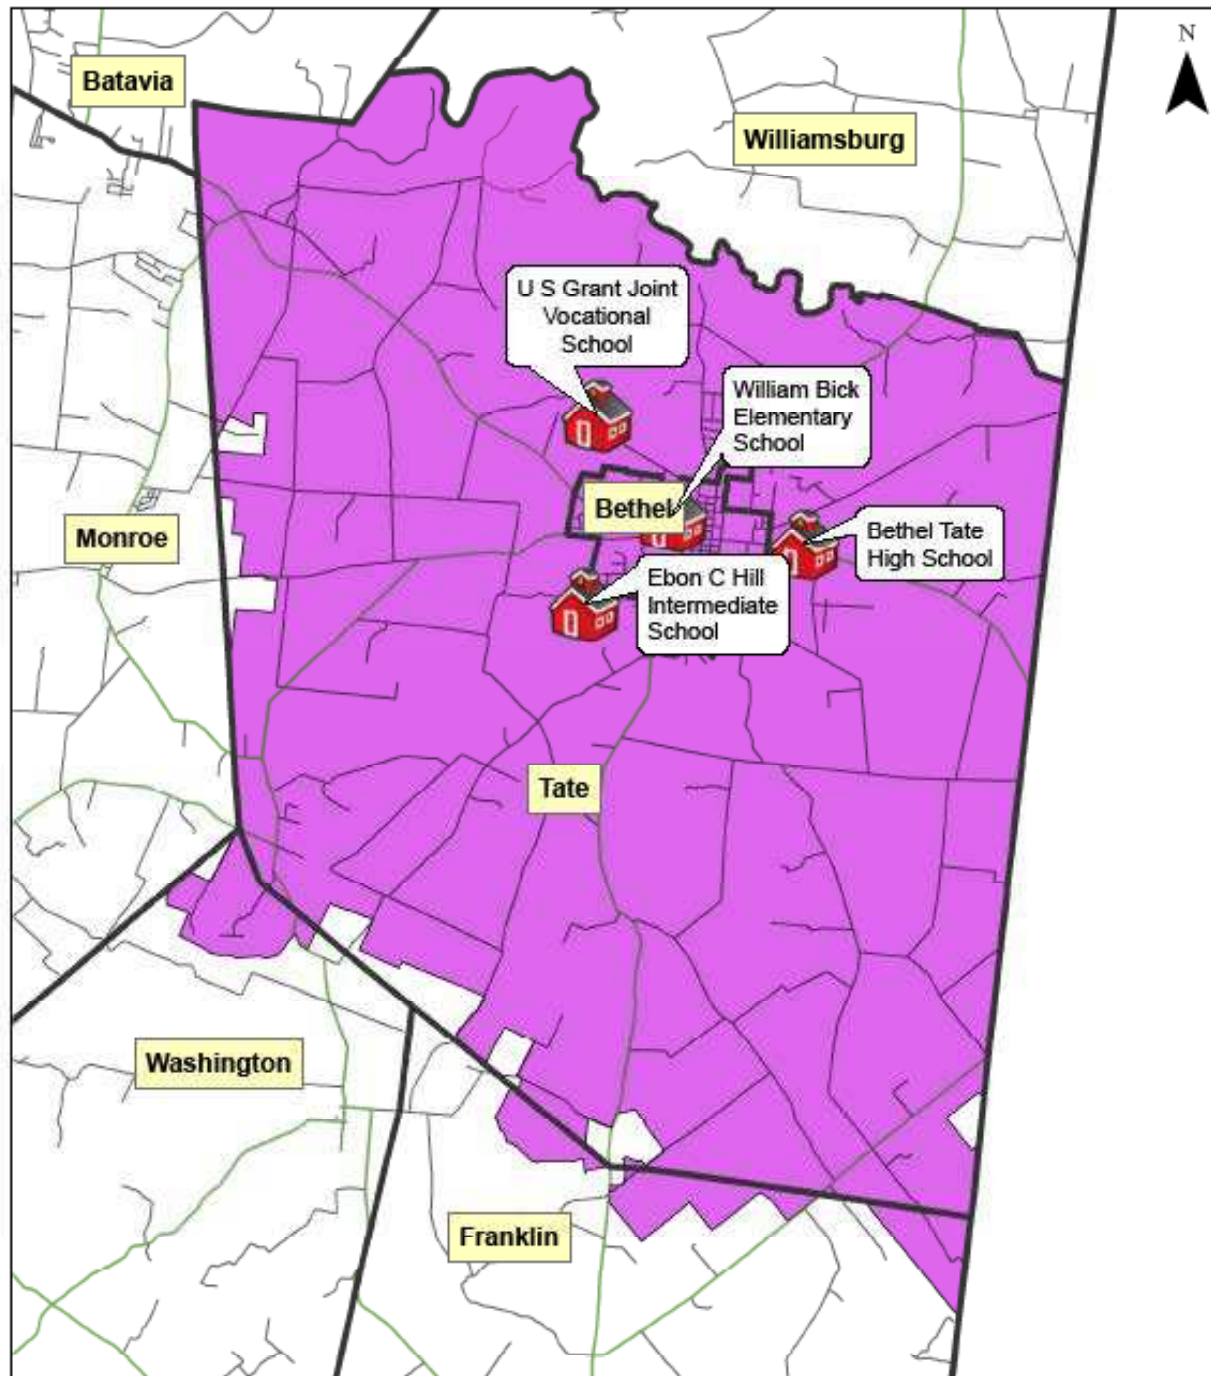

Bethel Local School District

Date Provided By: Clermont County GIS

Legend

Schools

Bethel Local School District

1 inch = 6,571 feet