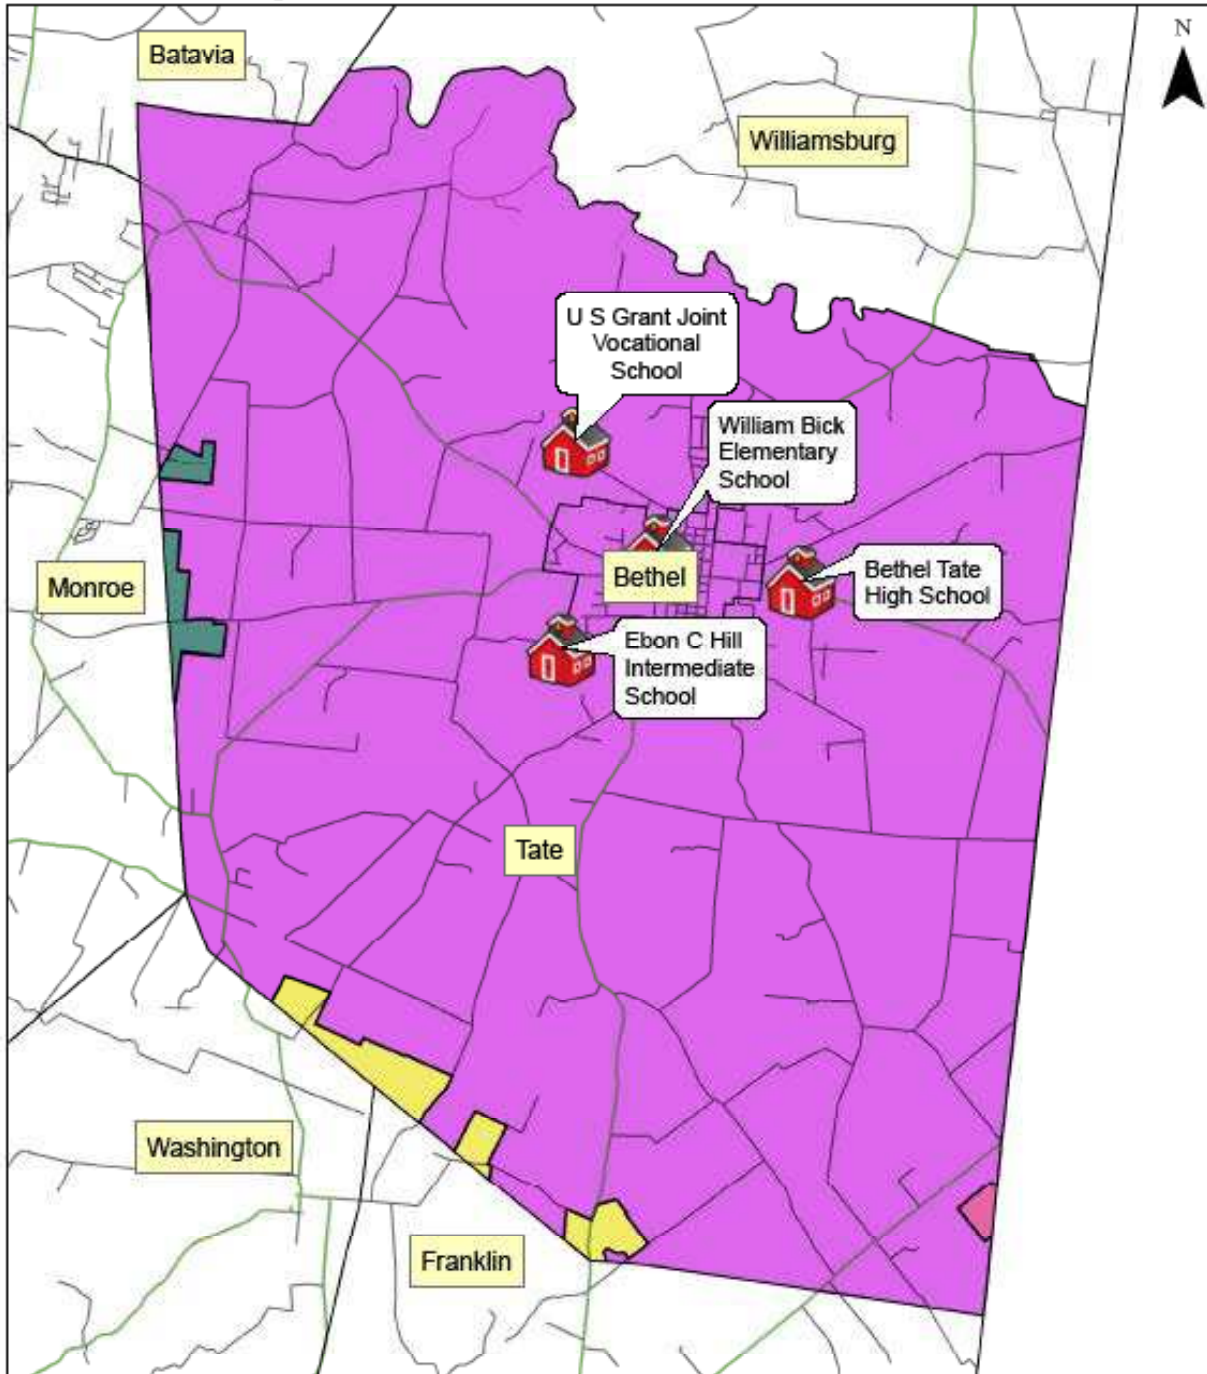

Tate Township School Districts

Data Provided By: Clermont County GIS

Legend

Schools

Bethel LSD

New Richmond EVSD

Felicity LSD

Western Brown LSD