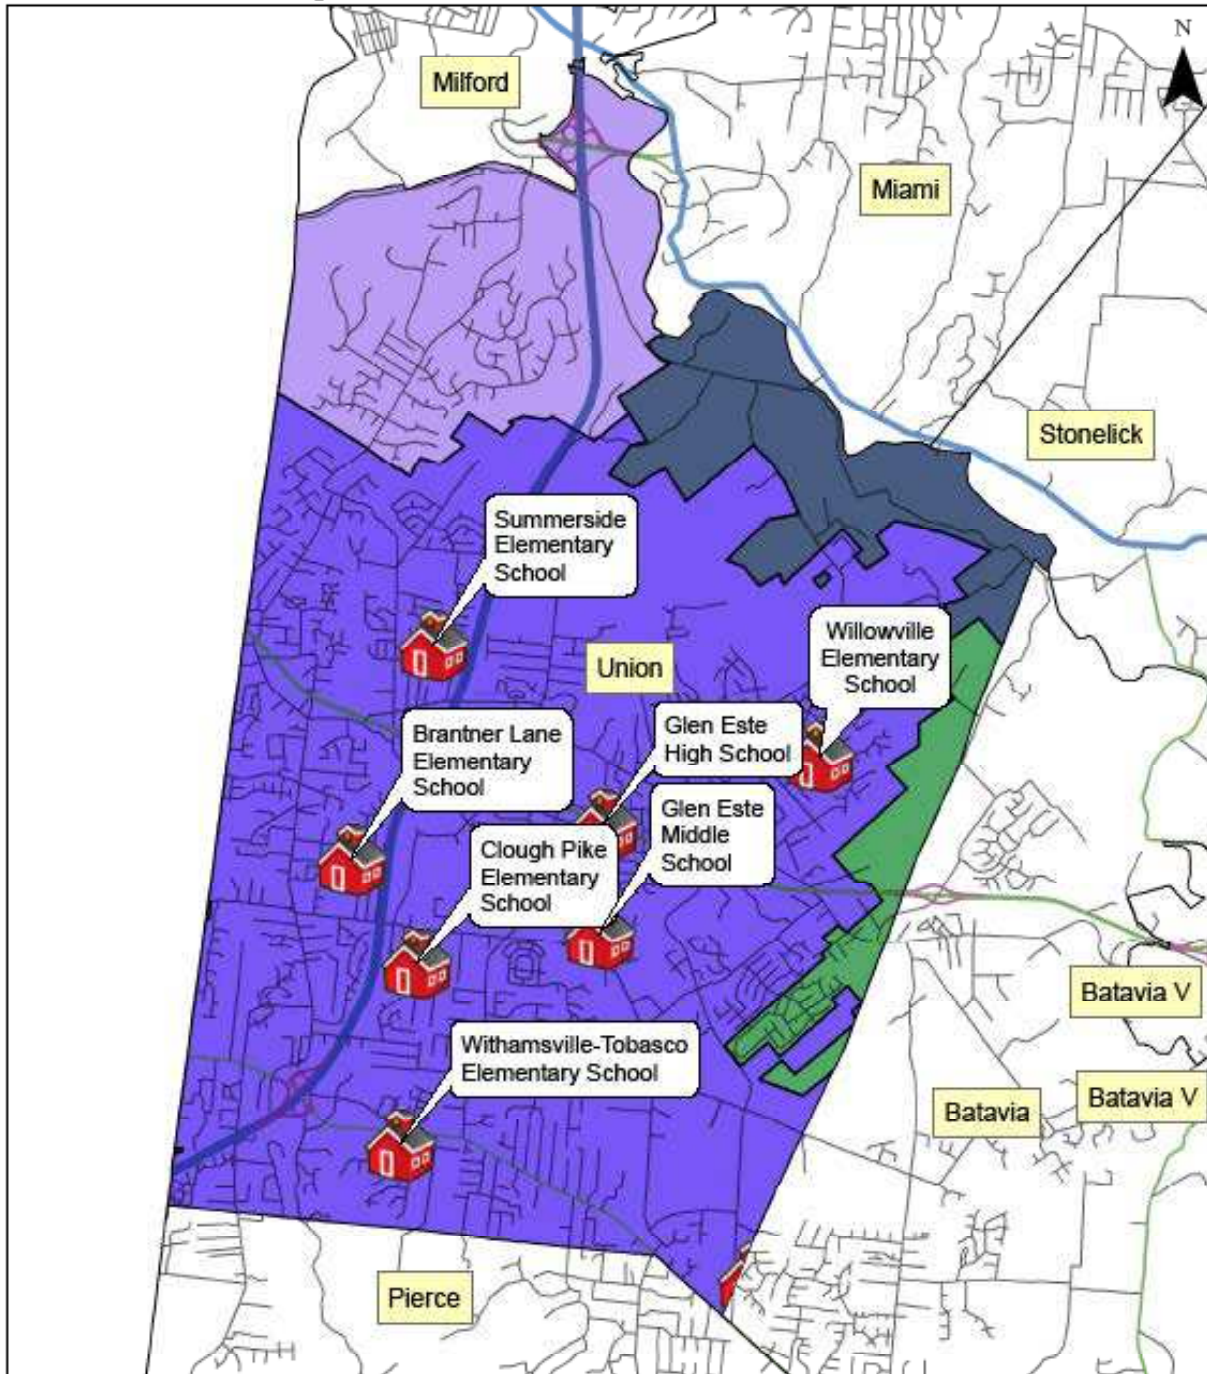

Union Township School Districts

Data Provided By: Clermont County GIS

Legend

Schools

Batavia LSD

CNE LSD

Milford EVSD

W Clermont LSD

1 inch = 5,363 feet