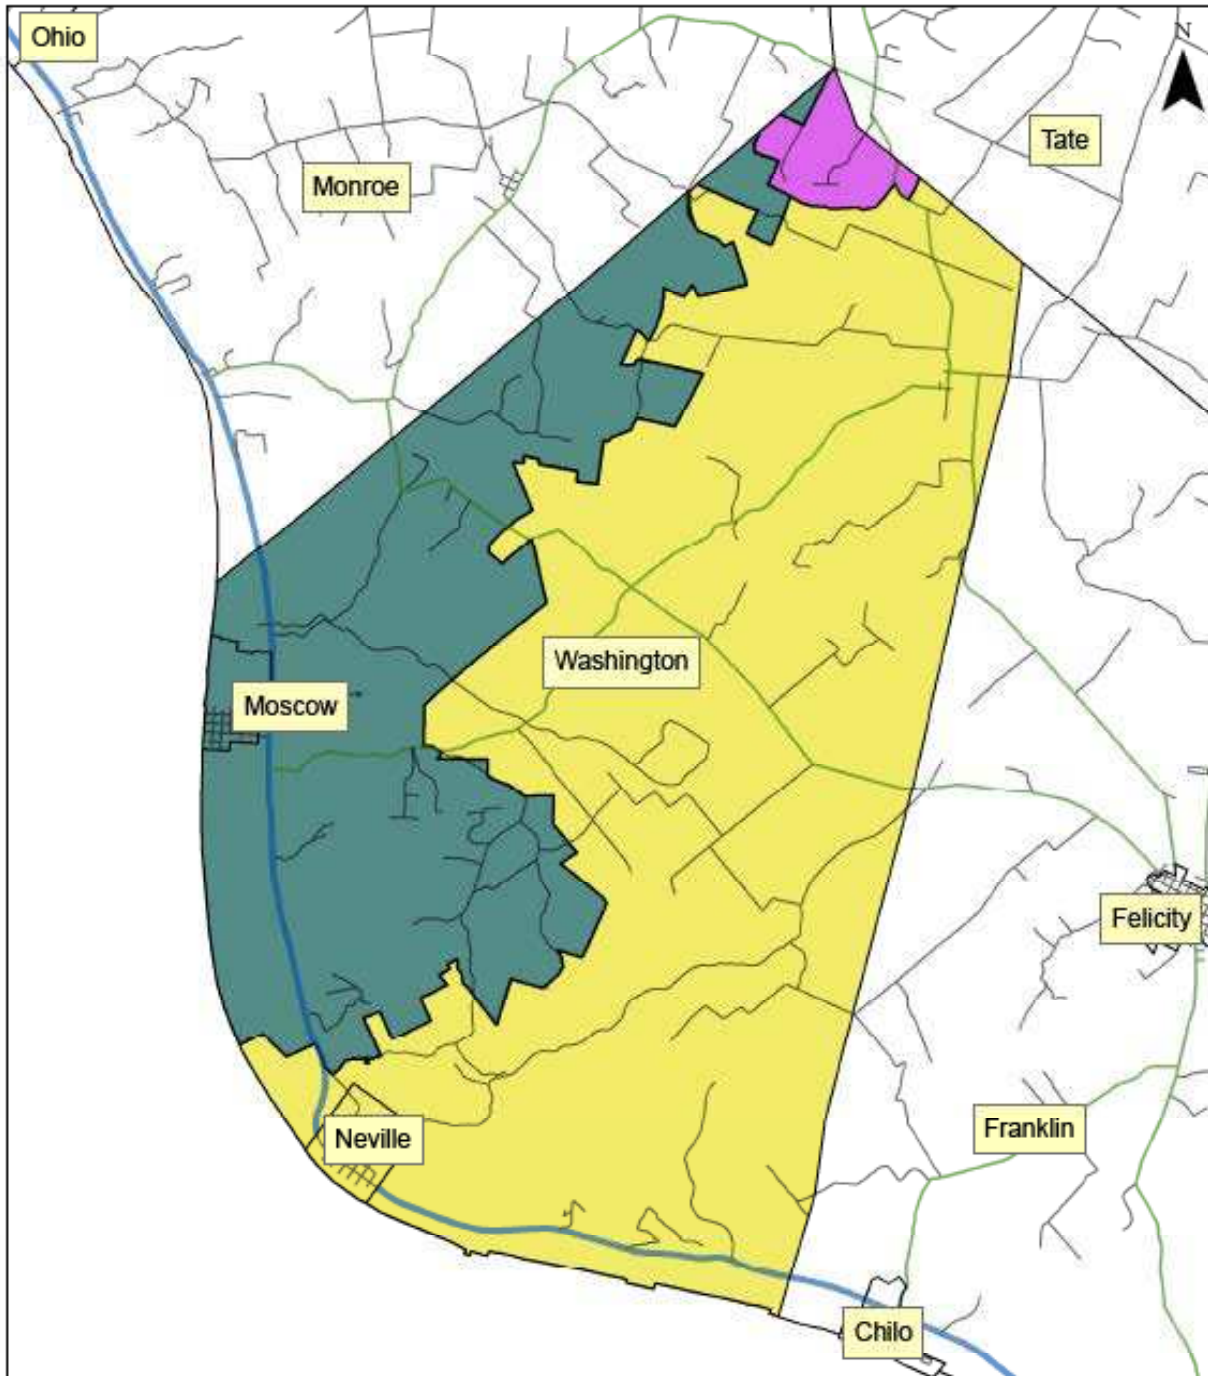

Washington Township School Districts

Data Provided By: Clermont County GIS

Legend

- Bethel LSD
- New Richmond EVSD
- Felicity LSD

1 inch = 6,032 feet