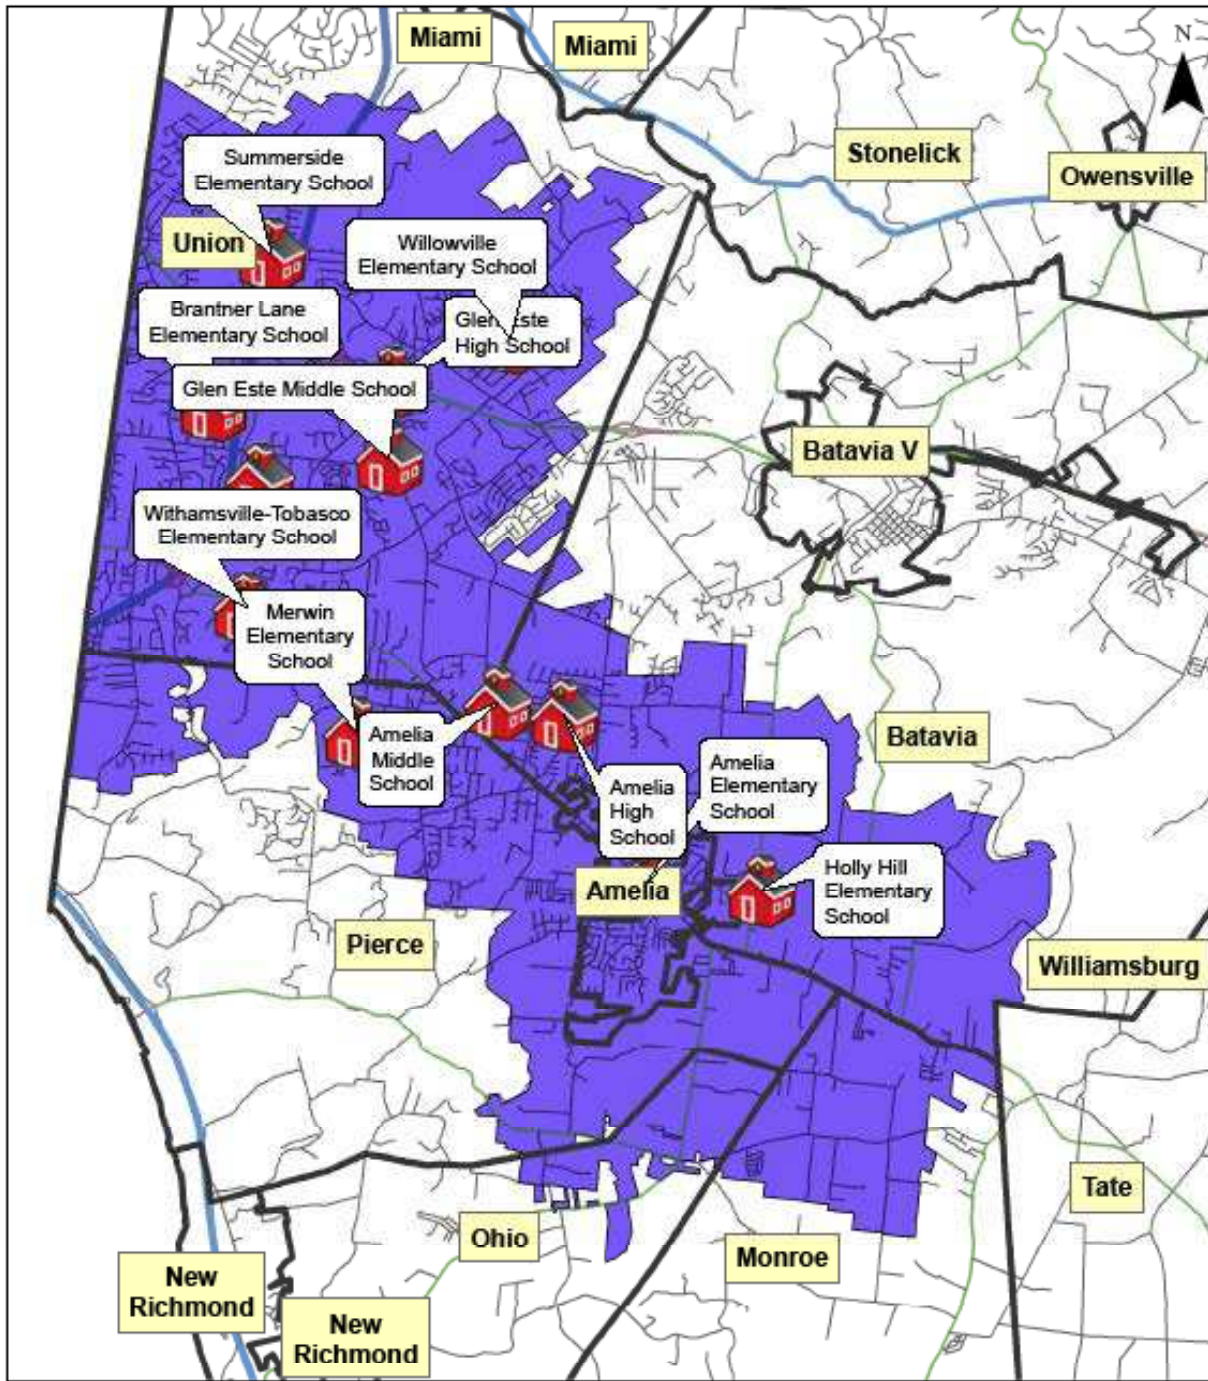

Schools

New Richmond Exempted Village School District

1 inch = 11,044 feet

West Clermont Local School District

Date Provided By: Clermont County GIS

Legend

Schools

West Clermont
Local School District