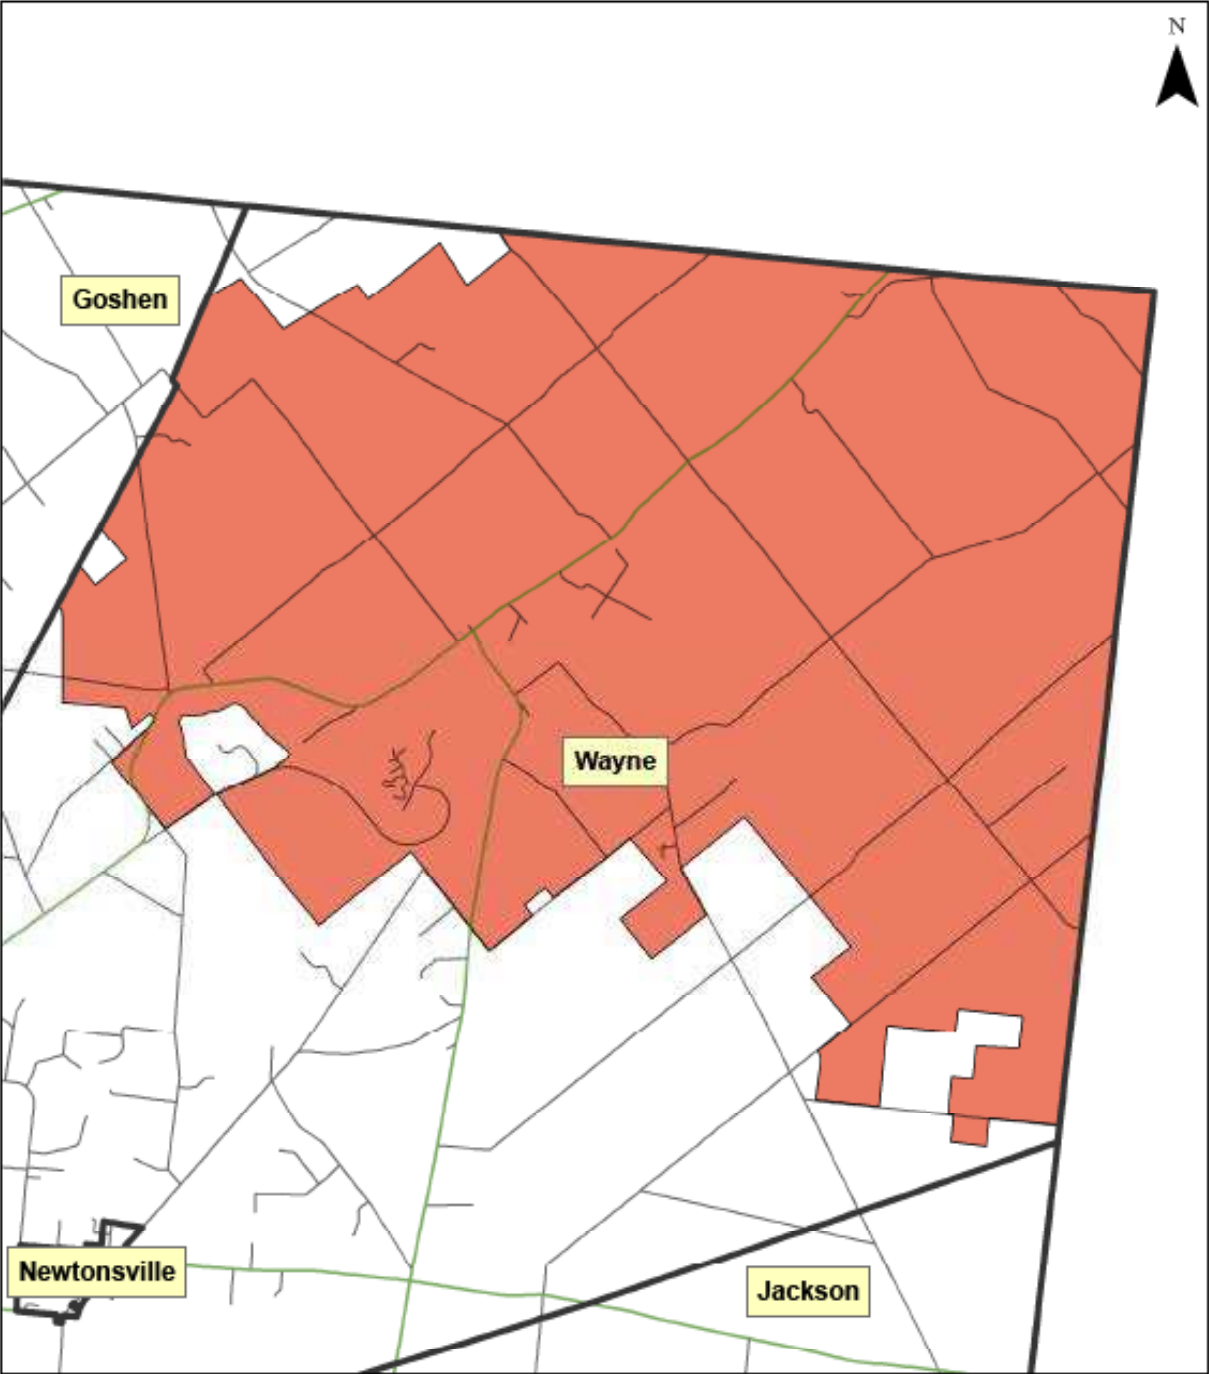

Blanchester Local School District

Data Provided By: Clermont County GIS

Legend

Schools

Blanchester Local School District

1 inch = 4,120 feet