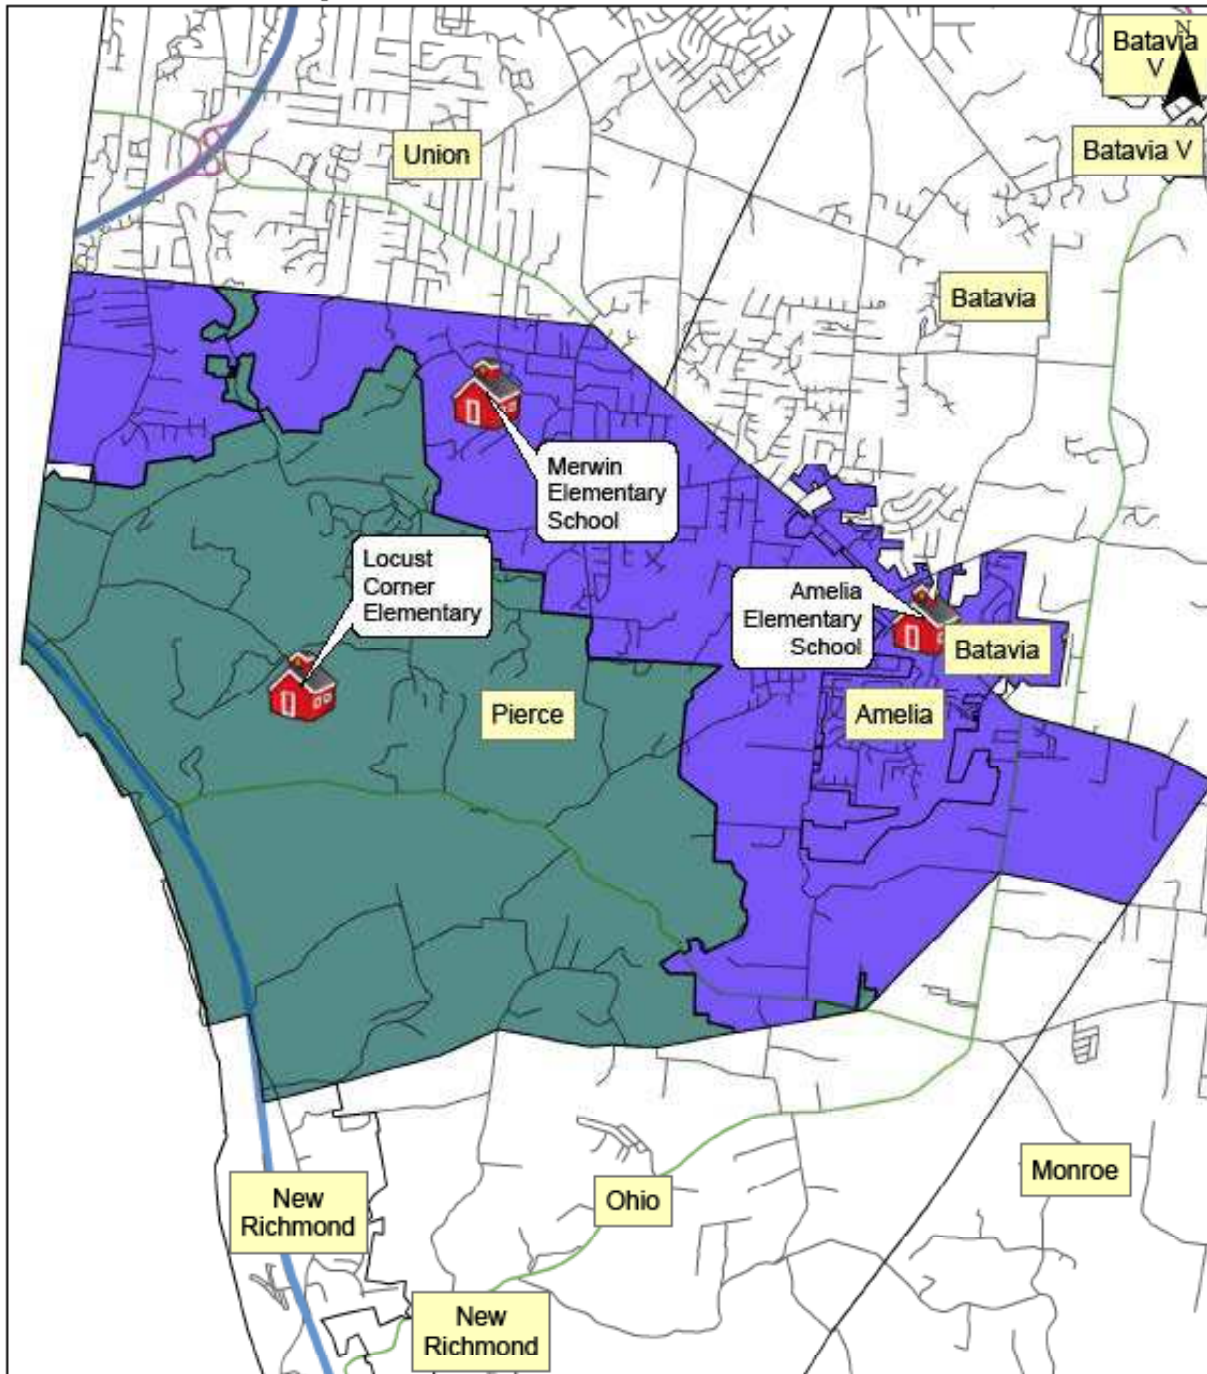

New Richmond EVSD

W Clermont LSD

1 inch = 4,167 feet

Pierce Township School Districts

Data Provided By: Clermont County GIS

Legend

Schools

New Richmond EVSD