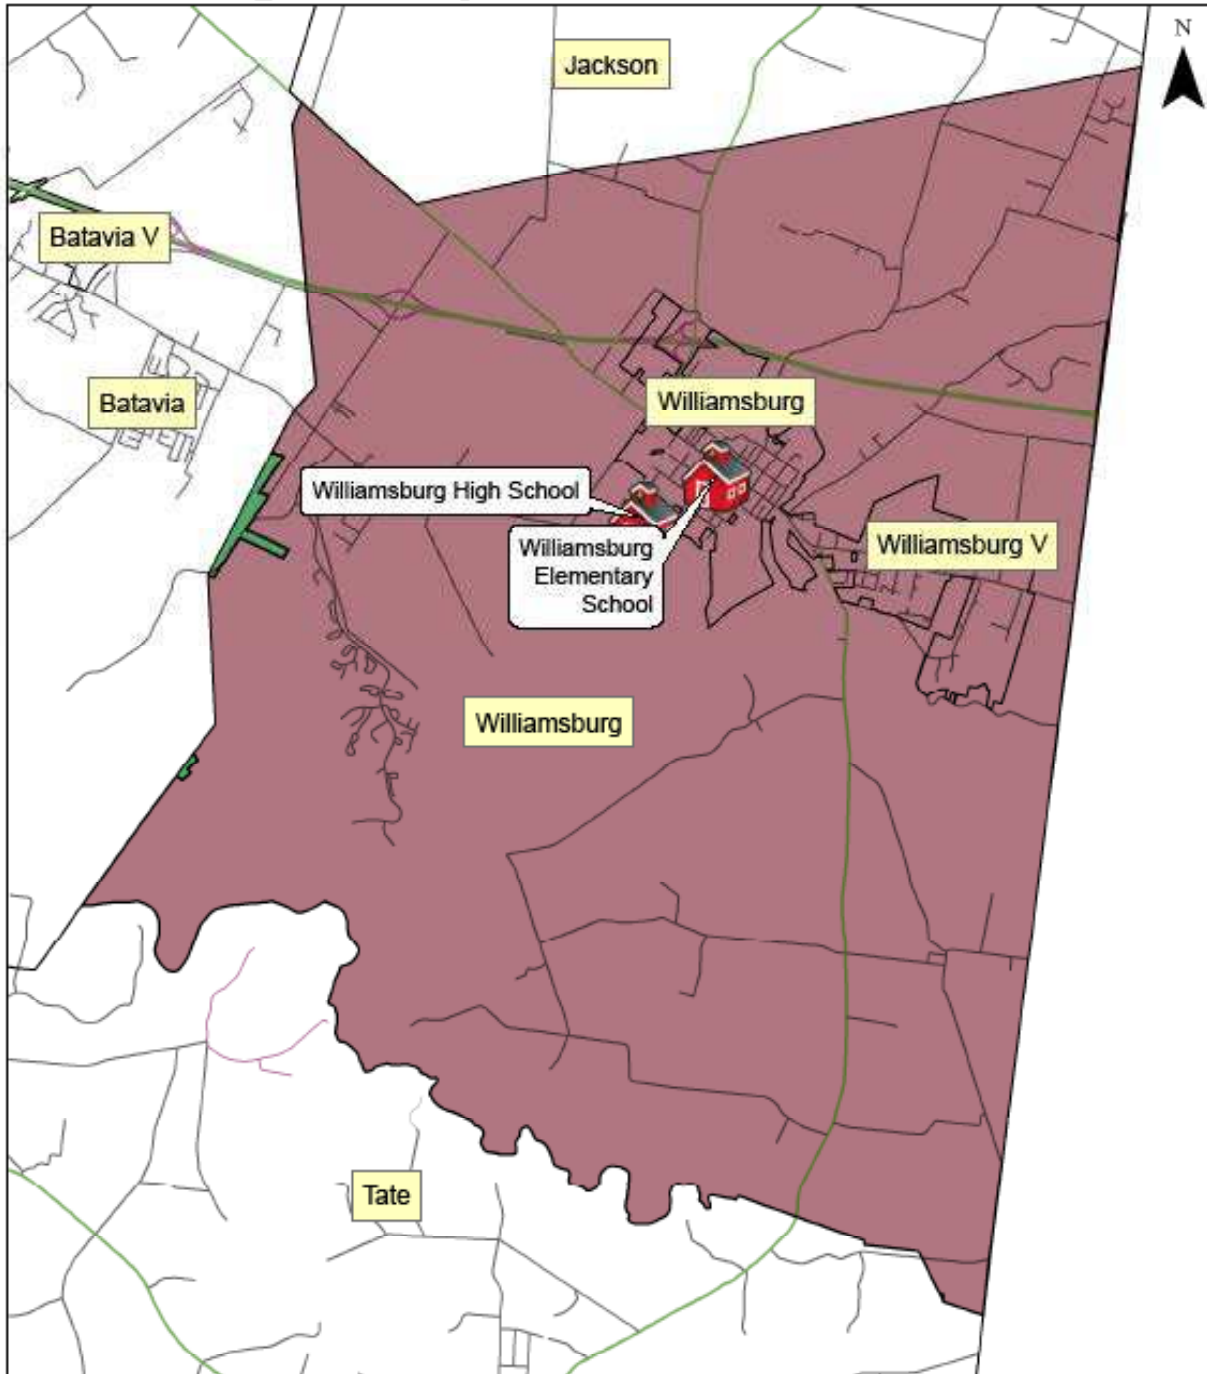

Data Provided By: Clermont County GIS

Legend

-  Blanchester LSD
-  Goshen LSD
-  CNE LSD

1 inch = 5,810 feet

Williamsburg Township School Districts

Data Provided By: Clermont County GIS

Legend

Schools