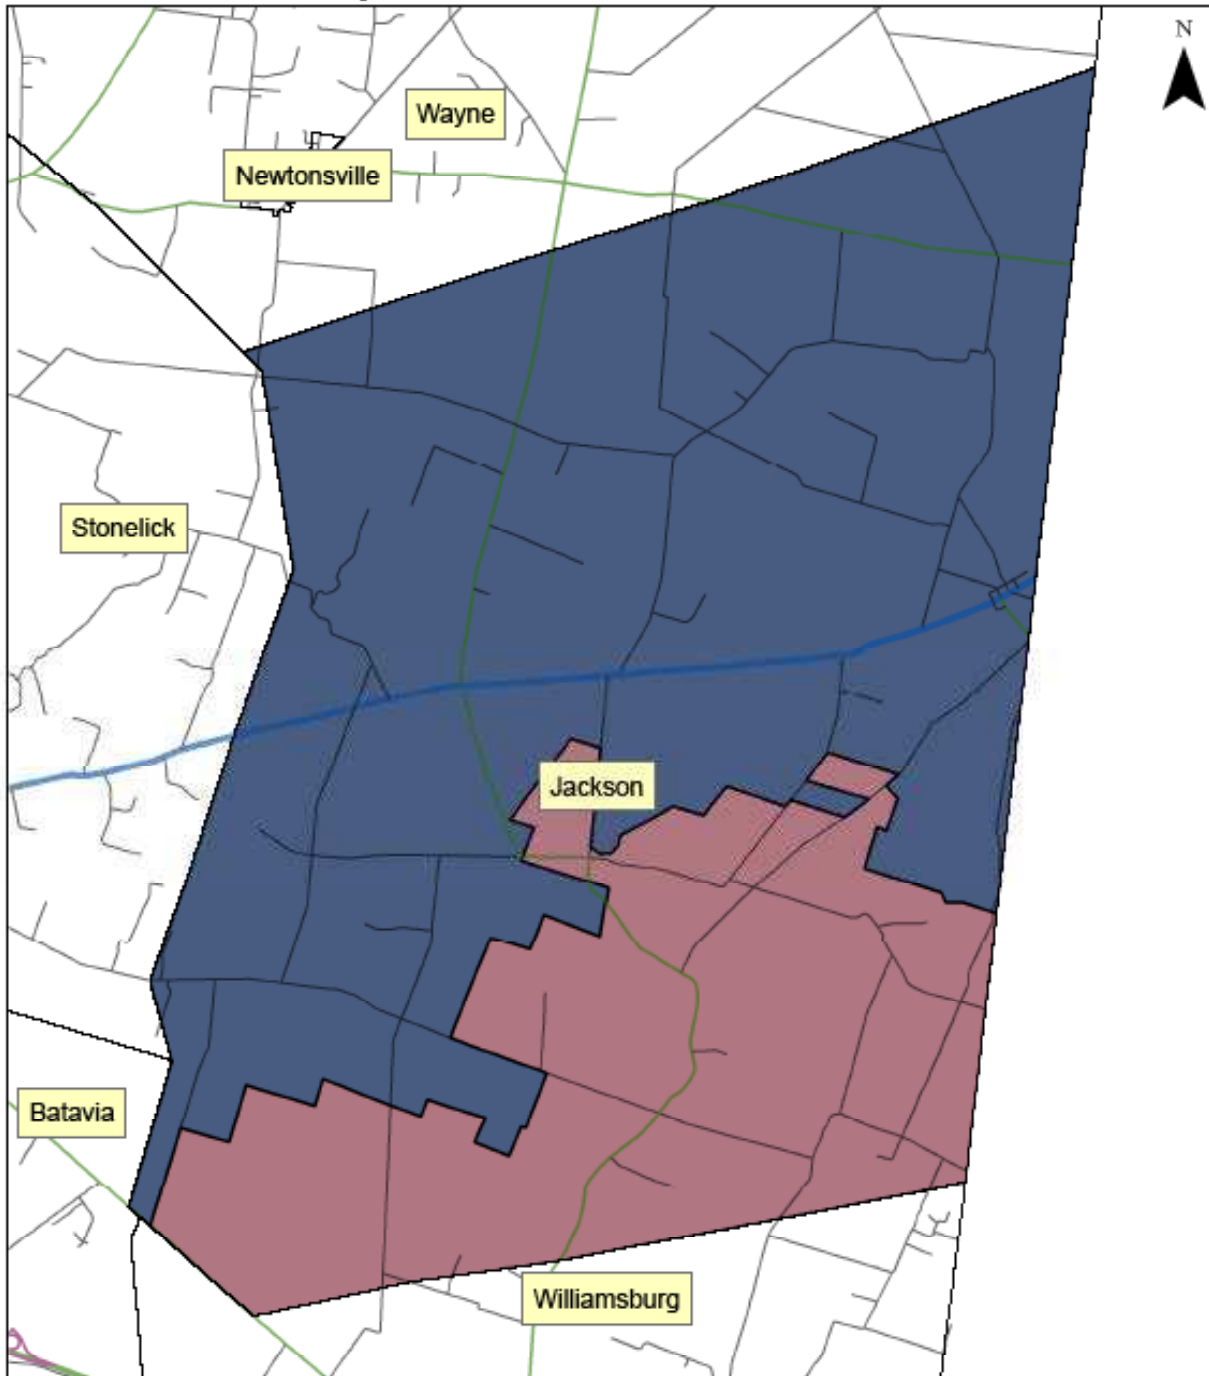

Jackson Township School Districts

Date Printed By: Clewport Daily GIS

Legend

- CNE LSD
- Williamsburg LSD

1 inch = 5,033 feet