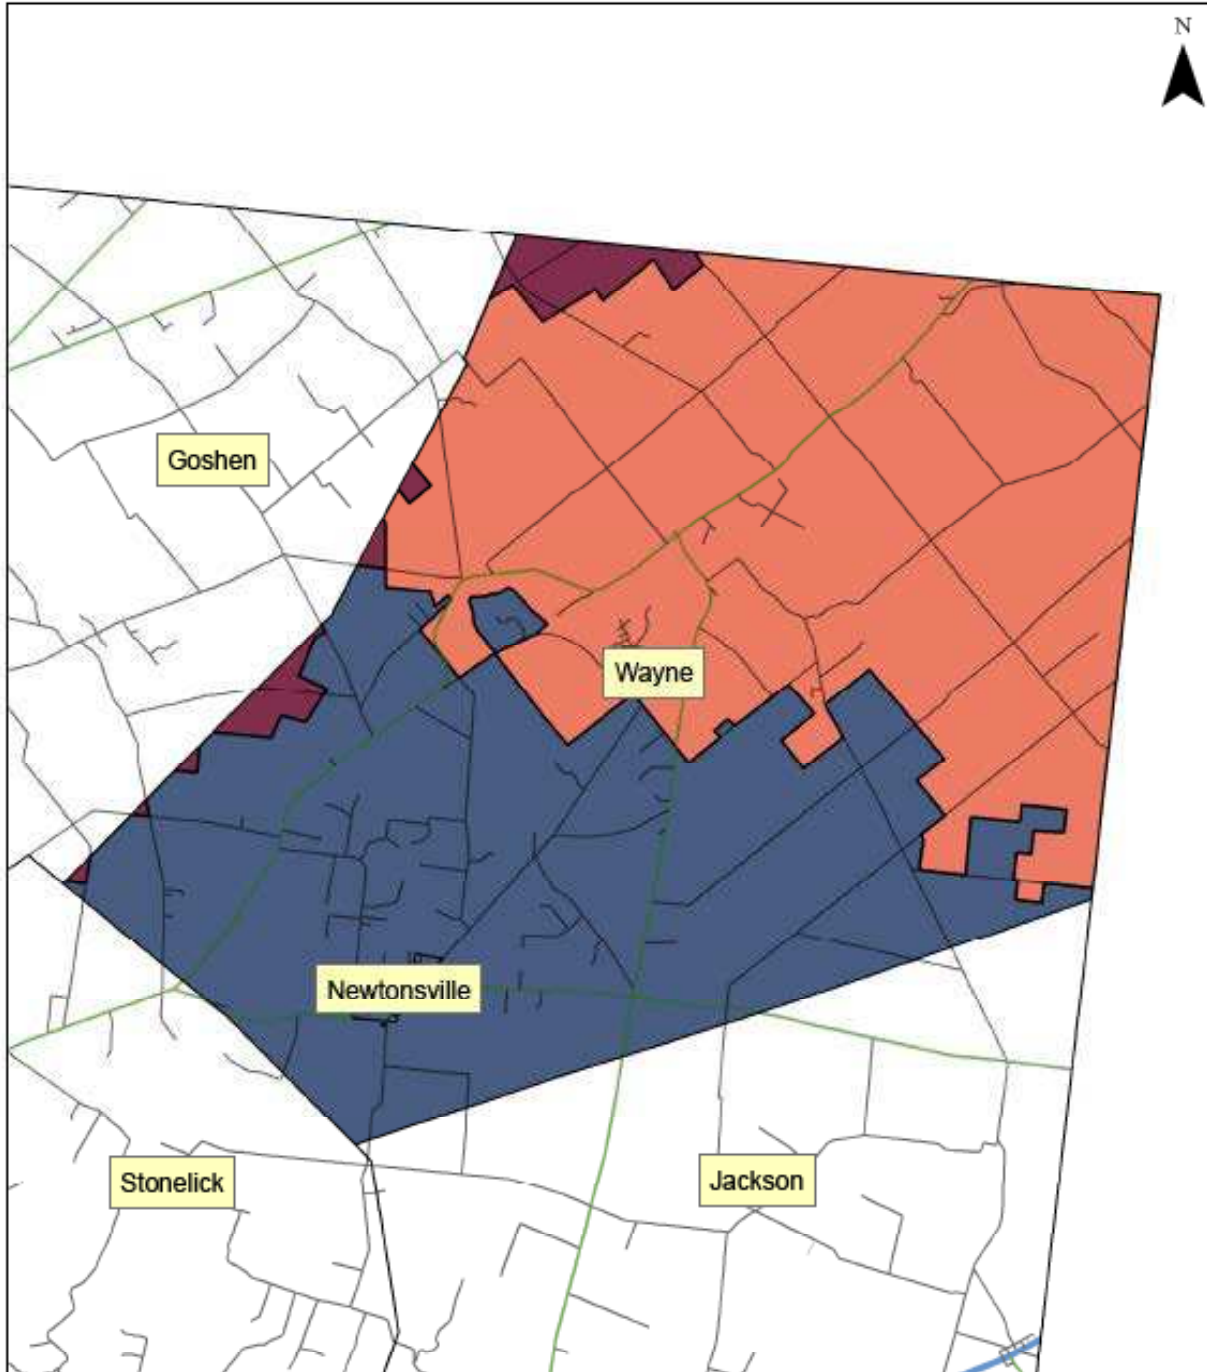

Wayne Township School Districts

Data Provided By: Clermont County GIS

Legend

- Blanchester LSD
- Goshen LSD
- CNE LSD

1 inch = 5,810 feet