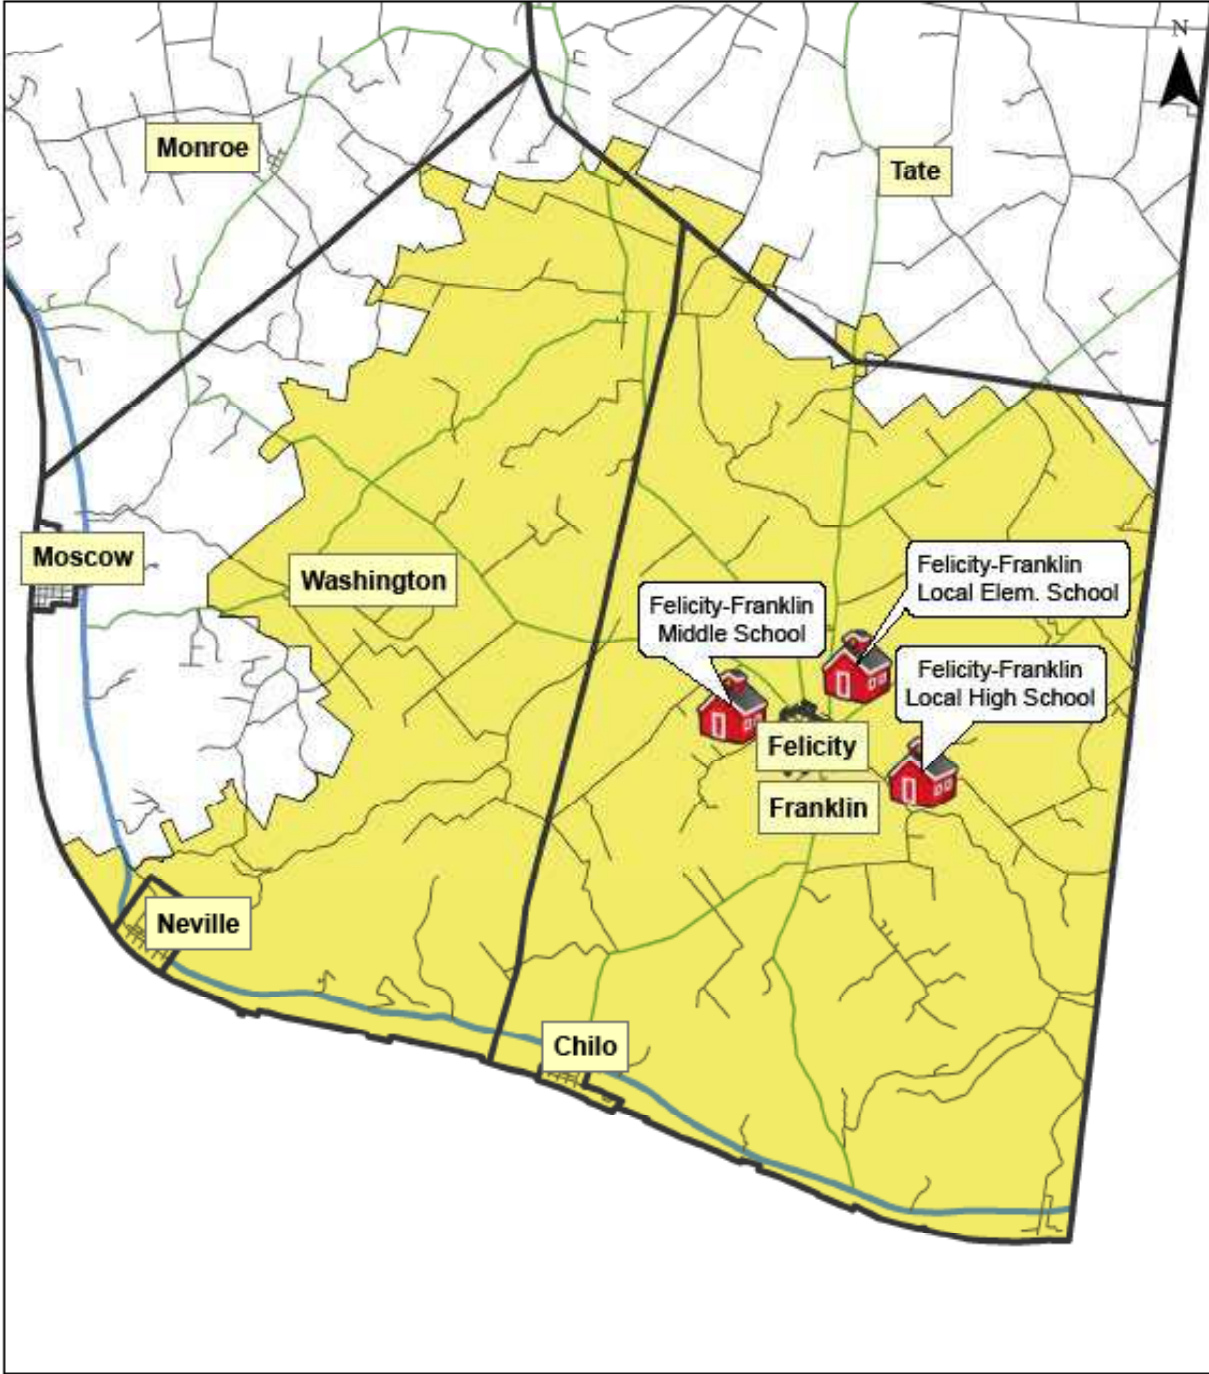

Felicity Local School District

Data Provided By: Clermont County GIS

Legend

Schools

Felicity Local School District

1 inch = 7,571 feet