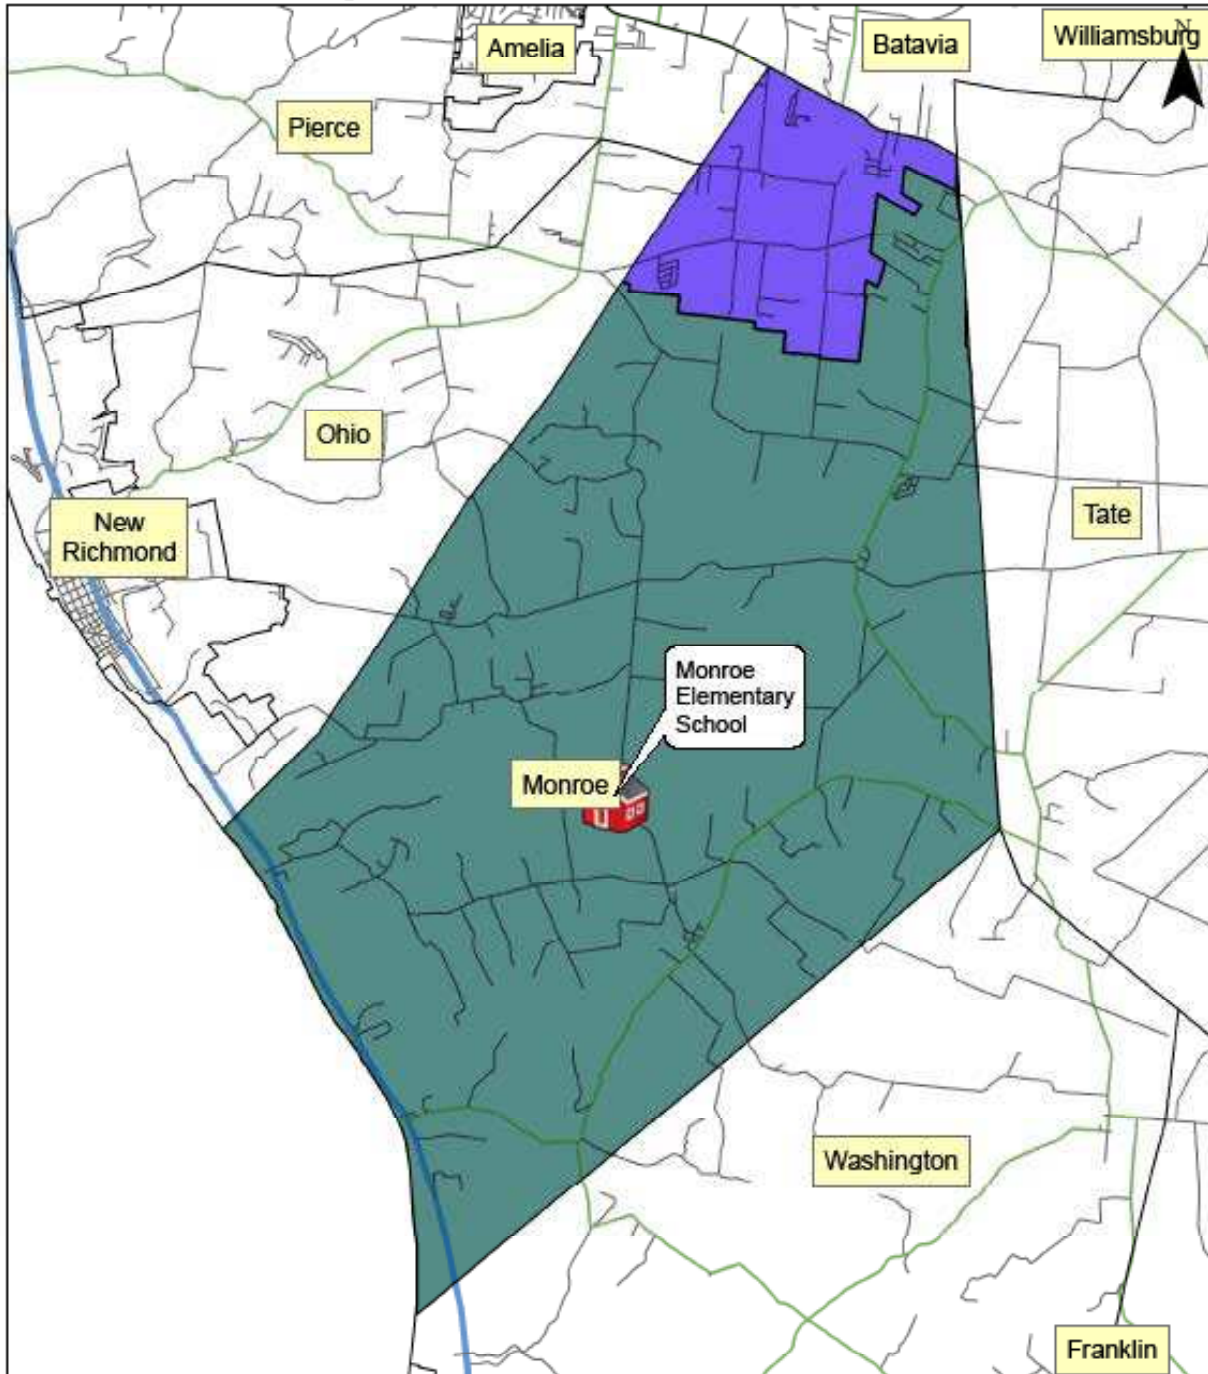

CNE LSD

Loveland CSD

Goshen LSD

Milford EVSD

1 inch = 6,308 feet

Monroe Township School Districts

Date Provided By: Clermont County GIS

Legend