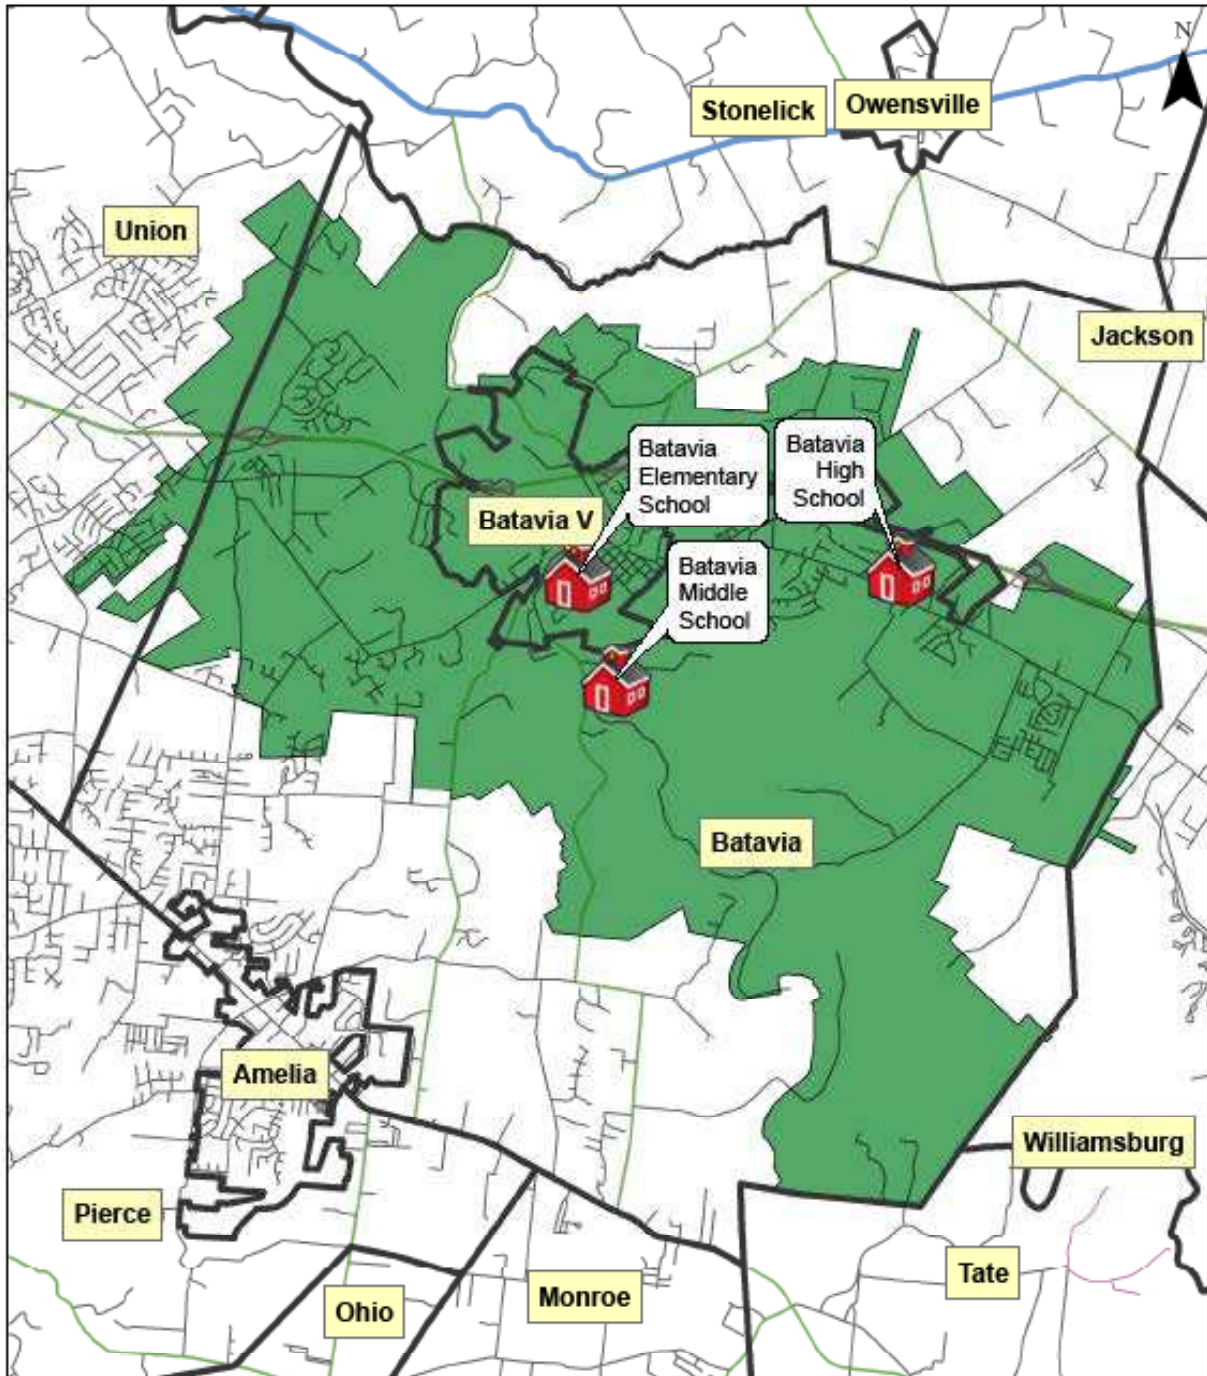

Batavia LSD

Williamsburg LSD

1 inch = 4,938 feet

Batavia Local School District

Data Provided By: Clermont County GIS

Legend

Schools

Batavia Local School District