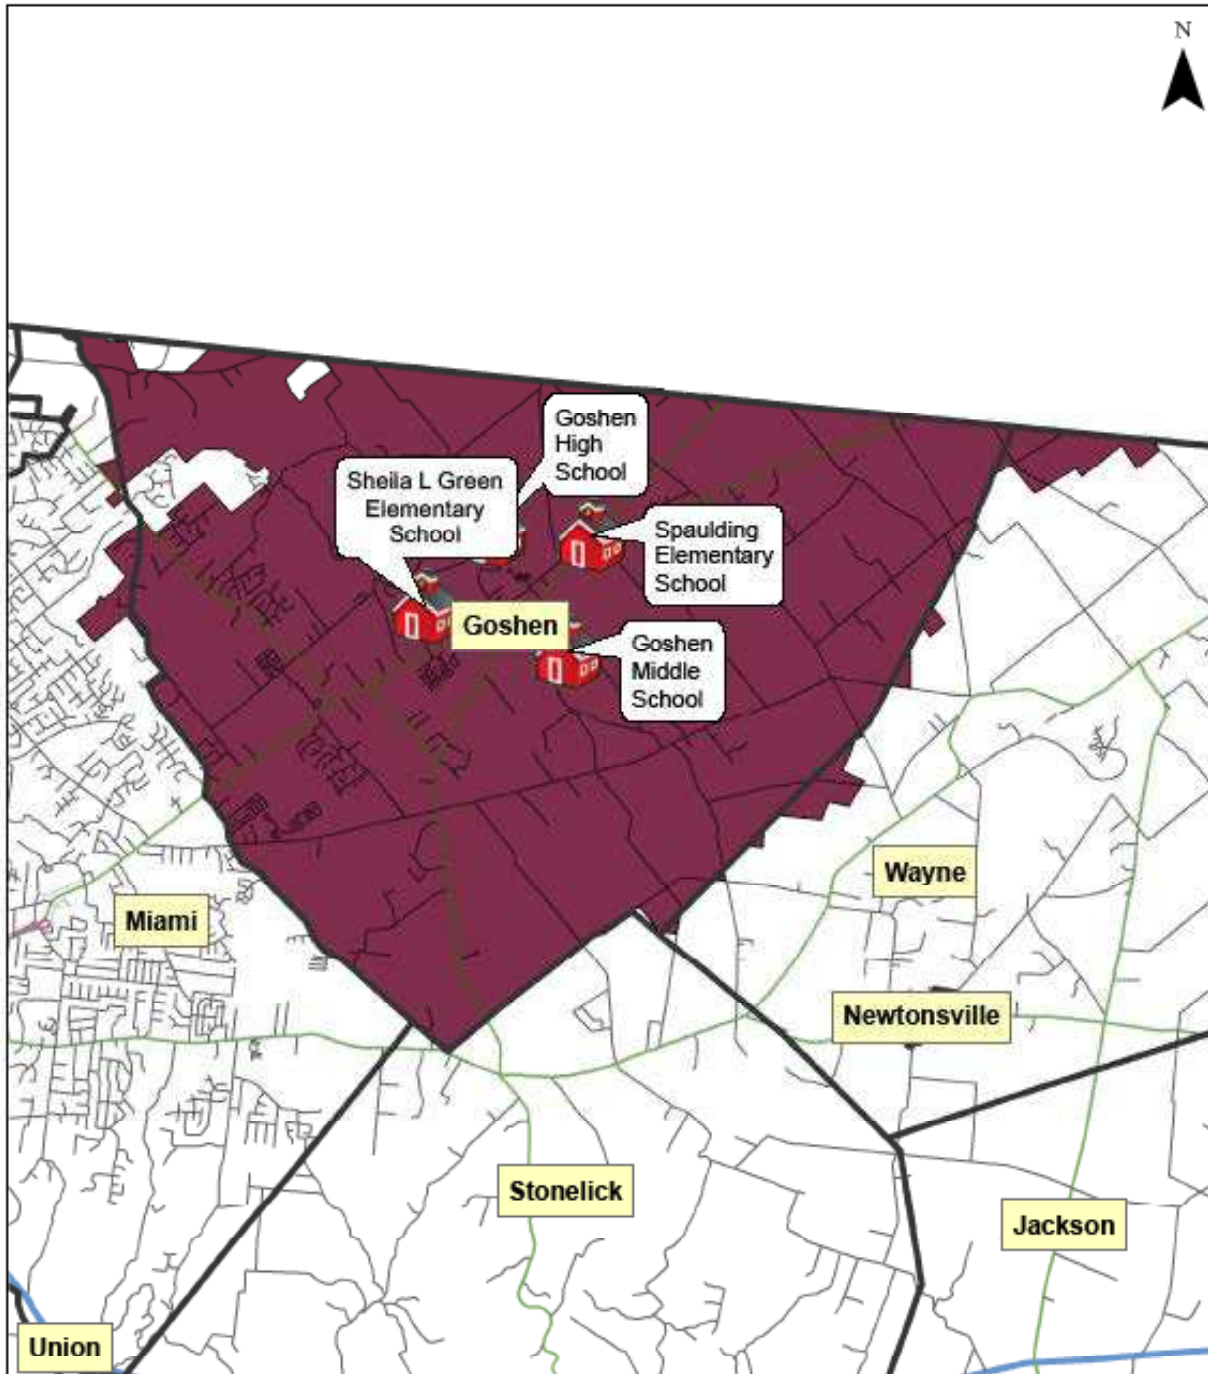

Goshen Local School District

Data Provided By: Clermont County GIS

Legend

Schools

Goshen Local School District

1 inch = 7,424 feet