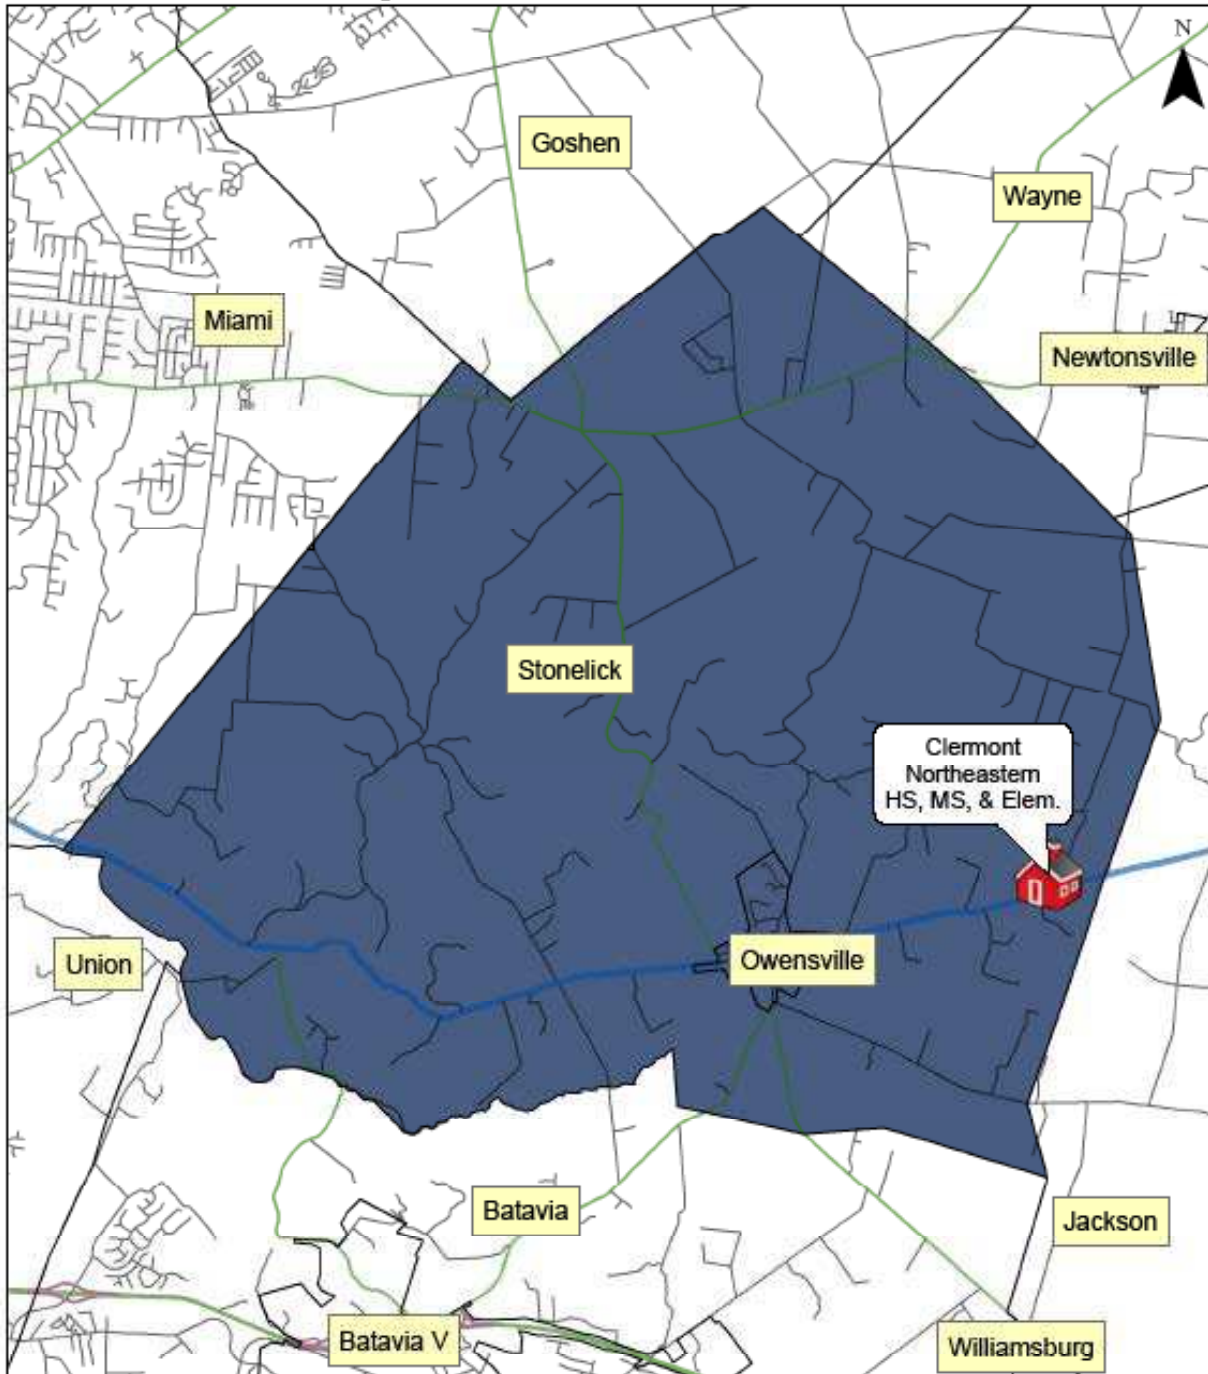

Stonelick Township School Districts

Data Provided By: Clermont County GIS

Legend

Schools

CNE LSD

1 inch = 5,410 feet