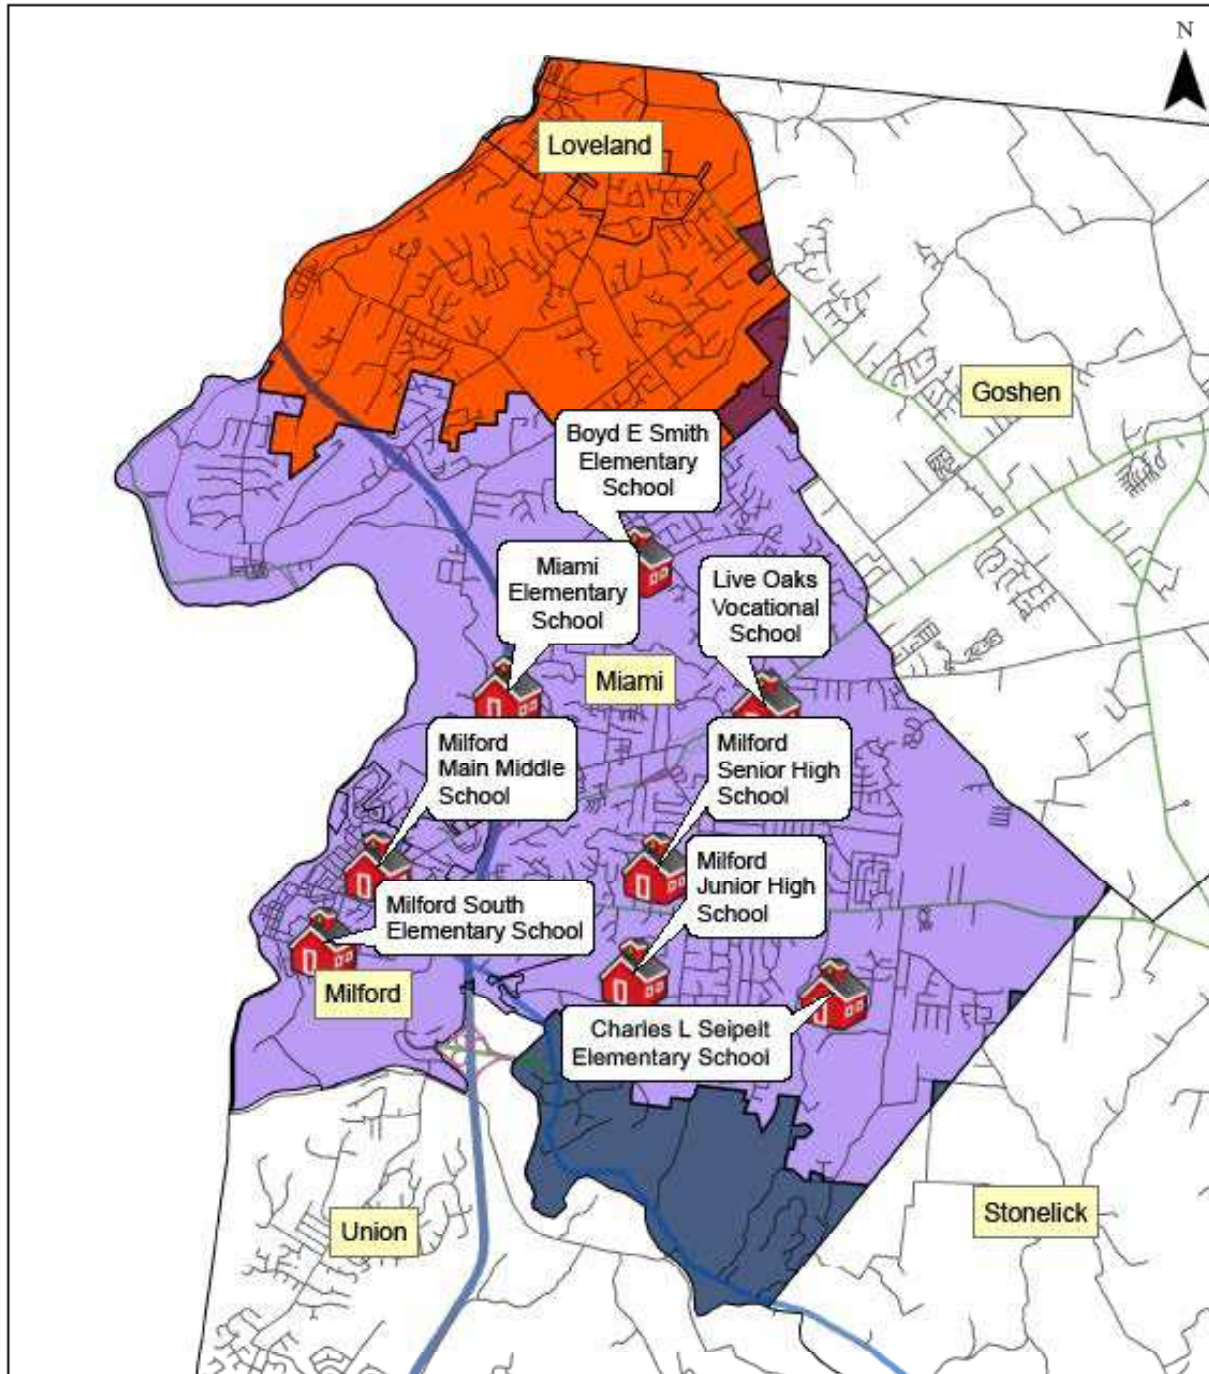

Date Printed By: Clewport Daily GIS

Legend

-  CNE LSD
-  Williamsburg LSD

1 inch = 5,033 feet

Miami Township School Districts

Data Provided By: Clermont County GIS

Legend

Schools