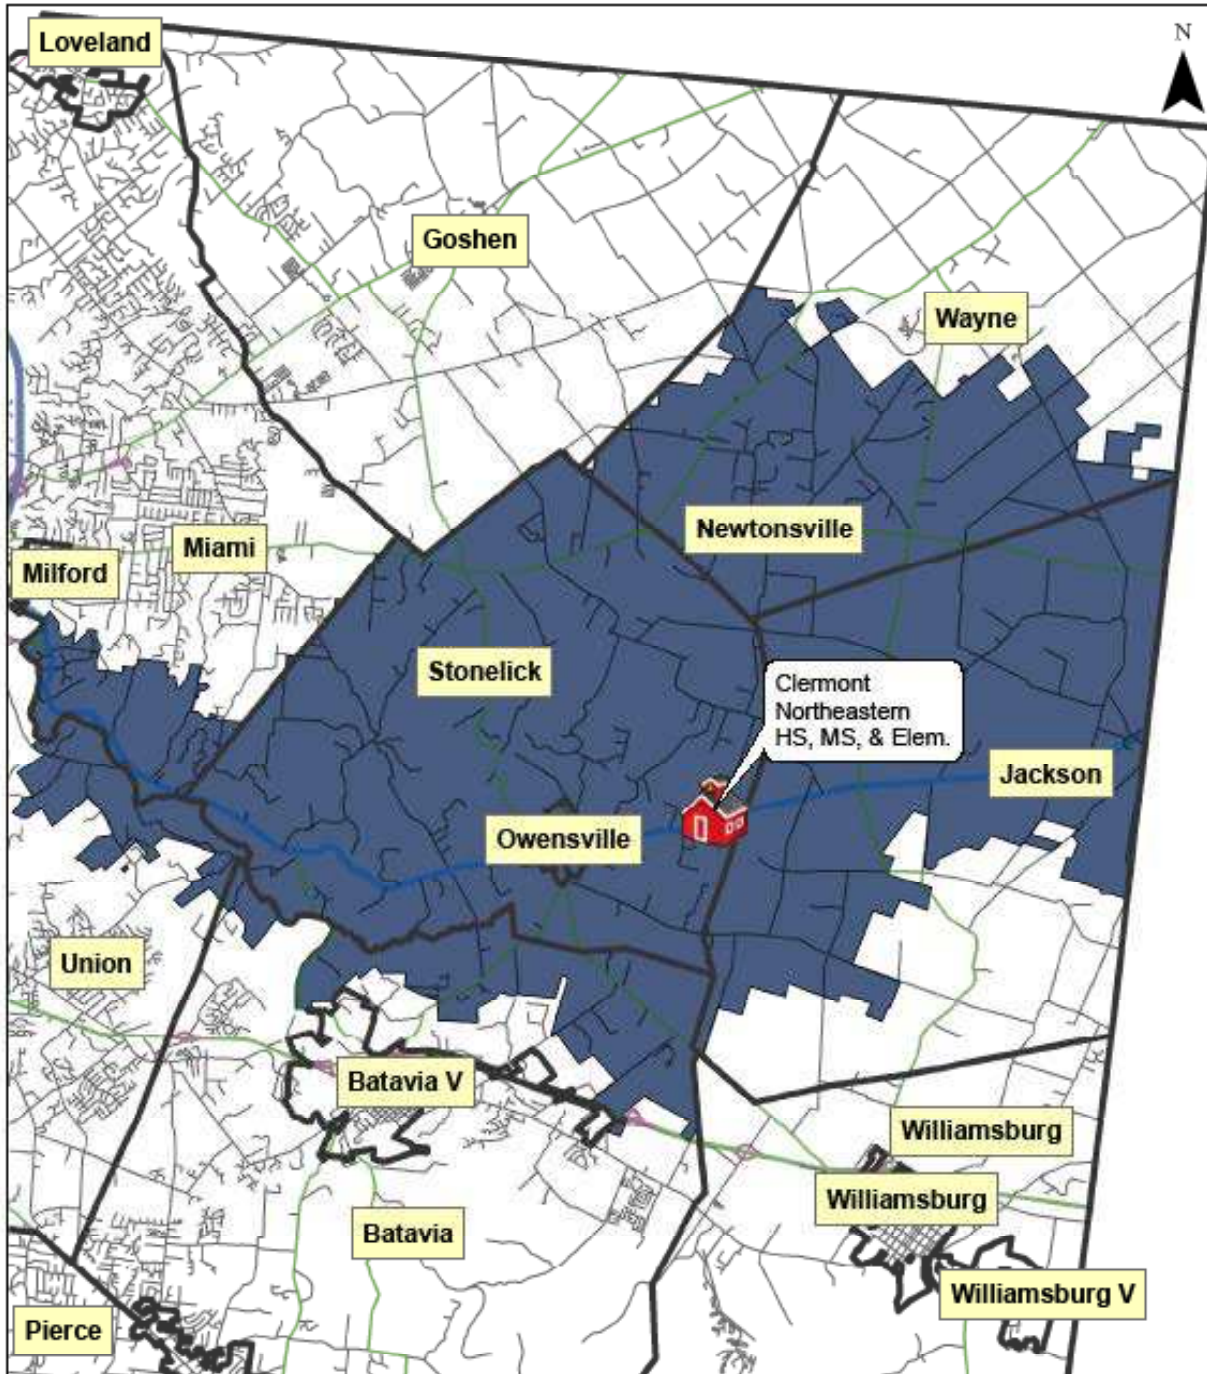

Data Provided By: Clermont County GIS

Legend

Schools

Blanchester Local School District

1 inch = 4,120 feet

CNE Local School District

Data Provided By: Clermont County GIS

Legend